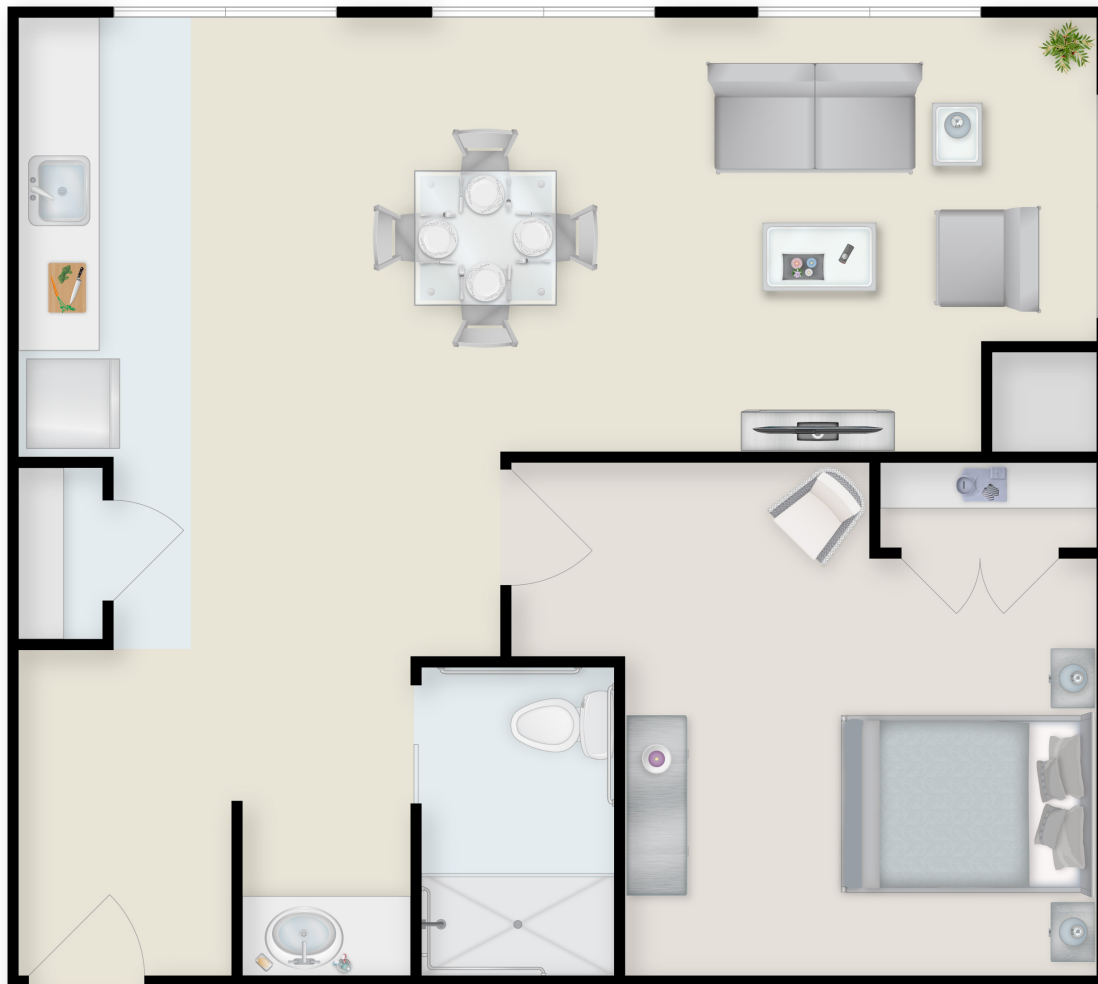

ARBOR TERRACE
willistown

Kirkwood

1 Bedroom - 1 Bathroom
653 Square Feet

Unit Number _____

Monthly Rent _____

Deposit _____

Arbor Terrace Willistown

1713 West Chester Pike
West Chester, PA 19382