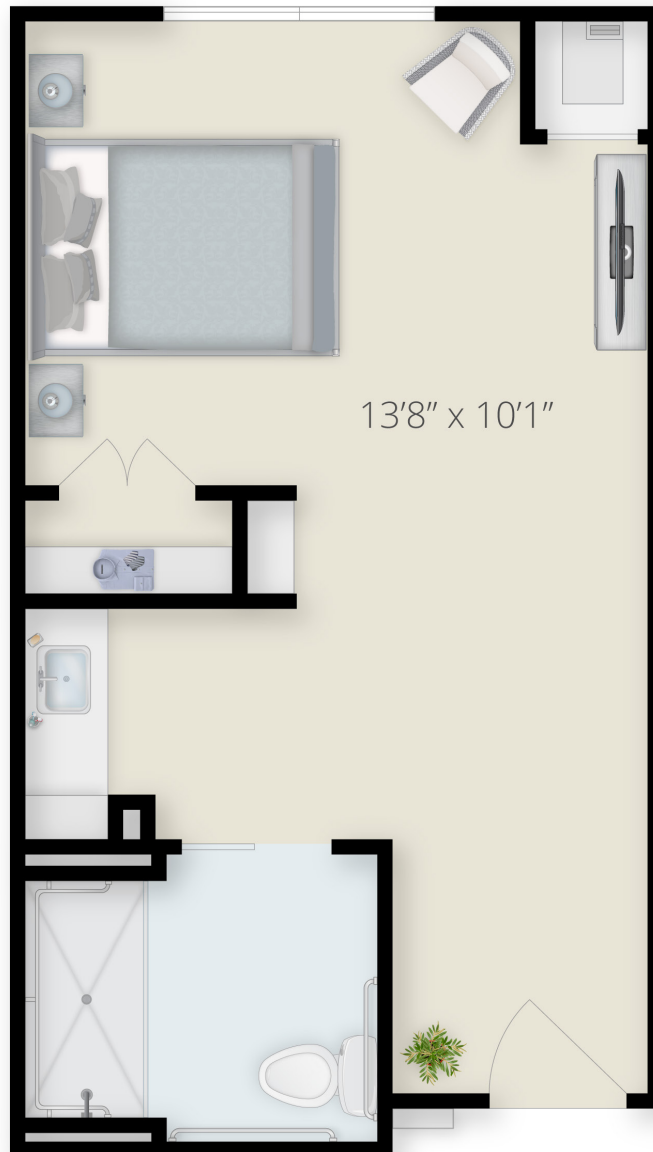

## The Piedmont

Memory Care A  
Studio - 1 Bathroom  
352 Square Feet

Unit Number \_\_\_\_\_

Monthly Rent \_\_\_\_\_

Deposit \_\_\_\_\_

**The Solana East Cobb**

1032 Johnson Ferry Road  
Marietta, GA 30068

Phone: (770) 999-9002

Website: [SolanaEastCobb.com](http://SolanaEastCobb.com)

*Floor plan square footage, dimensions, & scaling are approximate.*