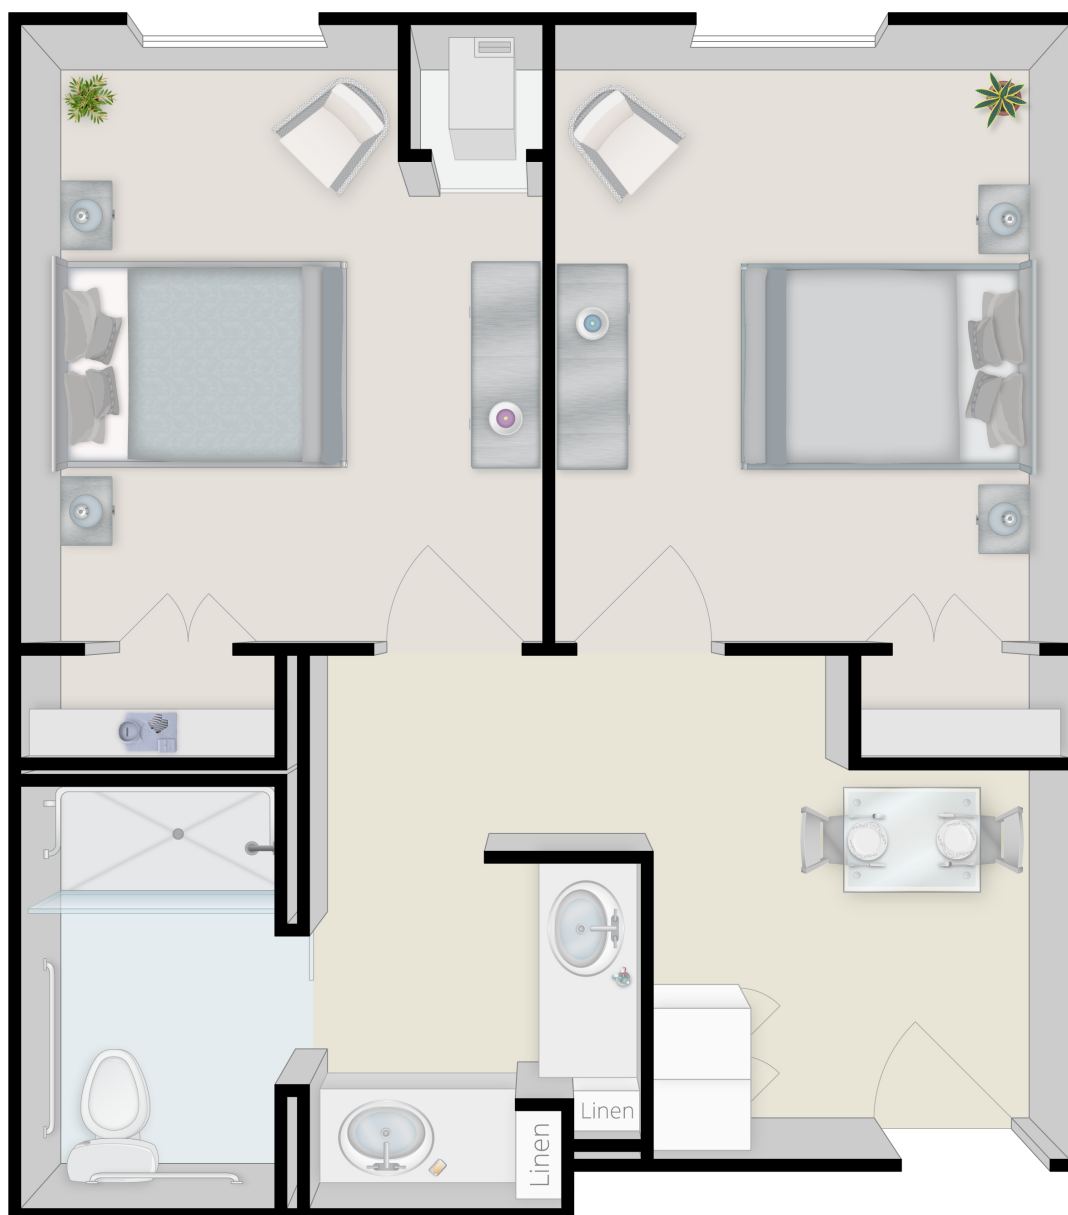

THE VANTAGE

A T C I T Y V I E W

Companion Suite
Memory Care
2 Bedroom - 1 Bathroom
554 Square Feet

Unit Number _____

Monthly Rent _____

Deposit _____

The Vantage at Cityview
6301 Overton Ridge Blvd
Fort Worth, TX 76132

Phone: (817) 292-5600

[Community Website](#)

Floor plan square footage, dimensions, & scaling are approximate.