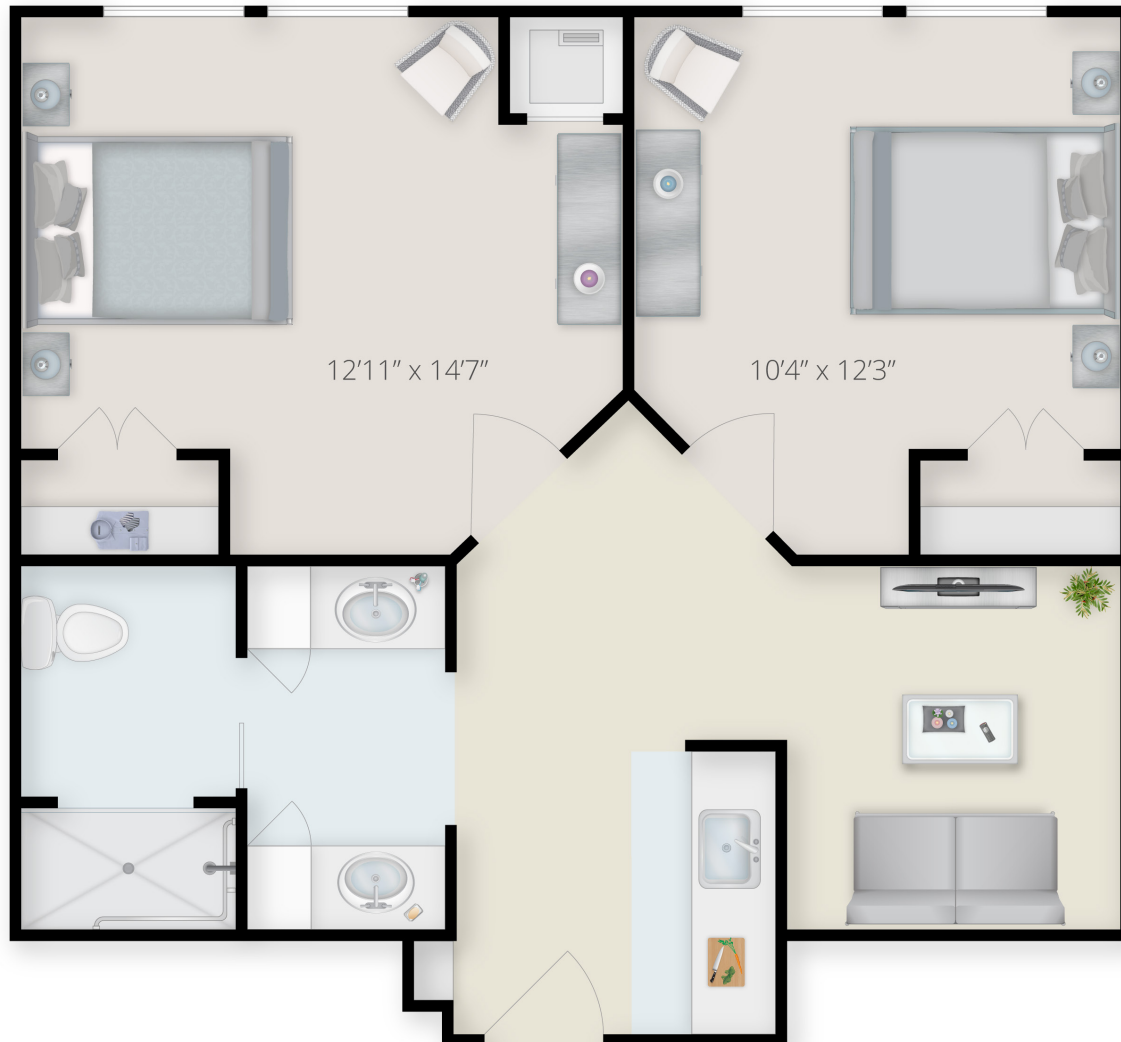

Arbor Terrace Roseland

345 Eagle Rock Avenue
Roseland, NJ 07068

Phone: (973) 618-1888

Website: ArborRoseland.com

Floor plan square footage, dimensions, & scaling are approximate.