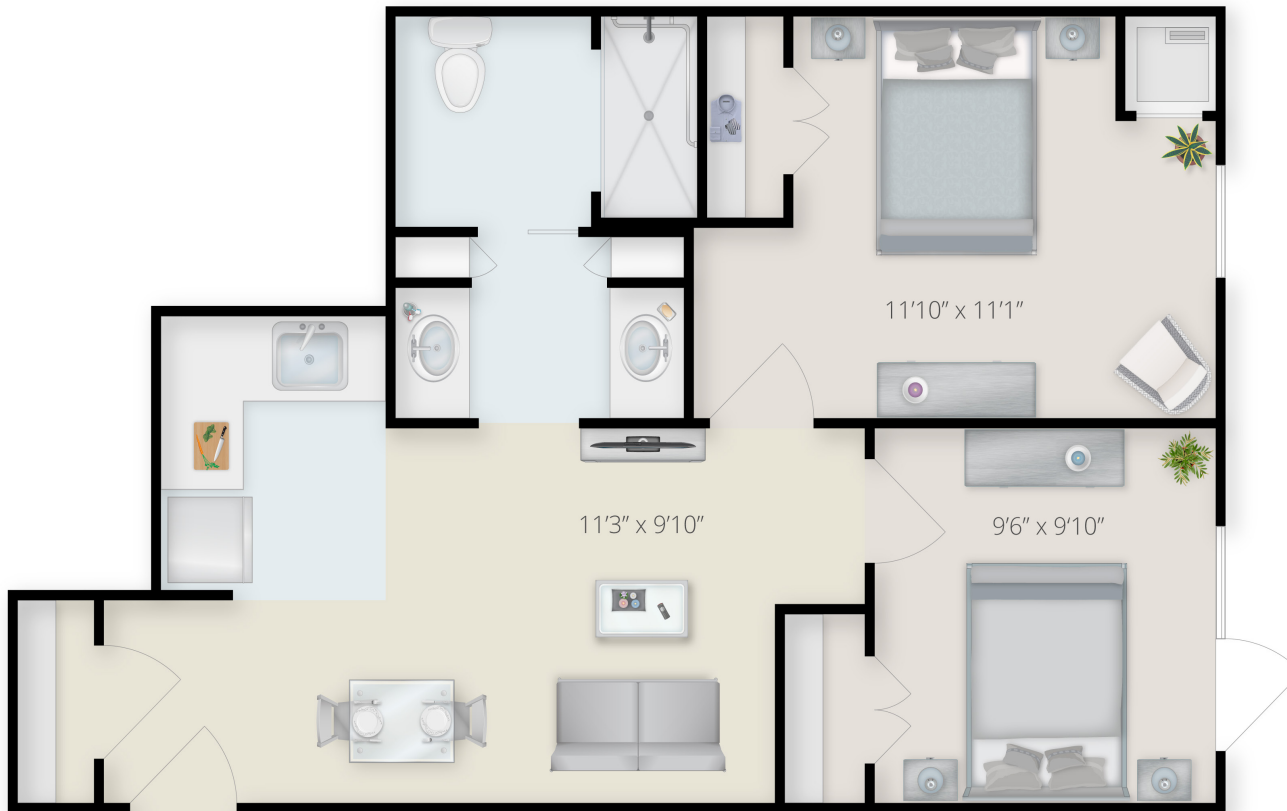

Arbor Terrace Roseland

345 Eagle Rock Avenue
Roseland, NJ 07068

Phone: (973) 618-1888

Website: ArborRoseland.com

Floor plan square footage, dimensions, & scaling are approximate.