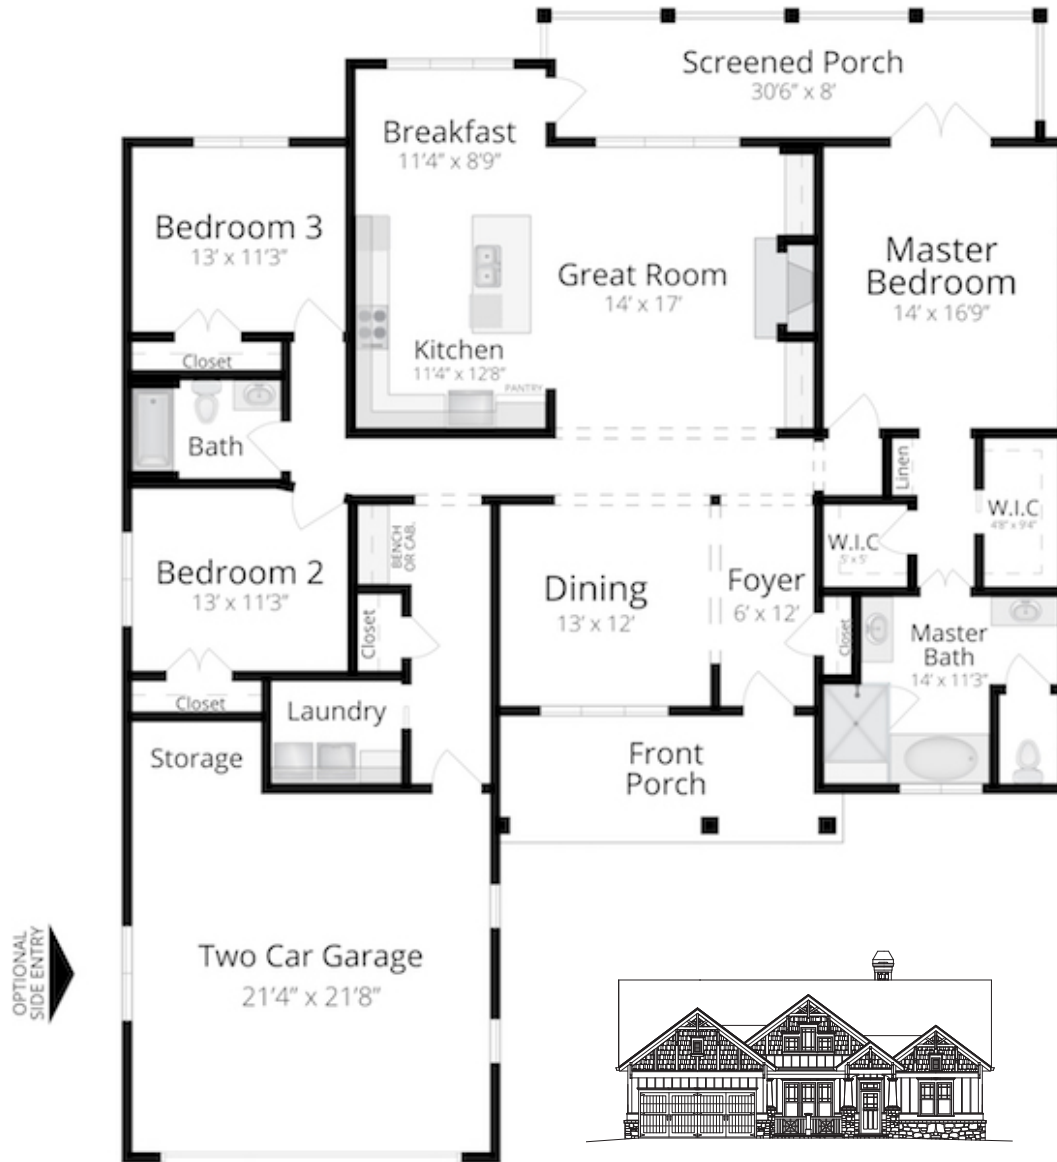

PRESBYTERIAN VILLAGE
ATHENS

COTTAGE FLOOR PLAN

With inviting front porches and open floor plans made for entertaining, our cottages are the perfect choice for those who enjoy friendly, neighborhood living.

THE BARBER

Three bedroom, two full bath
2,095 square feet

Cottage Number _____ Price _____ Date _____