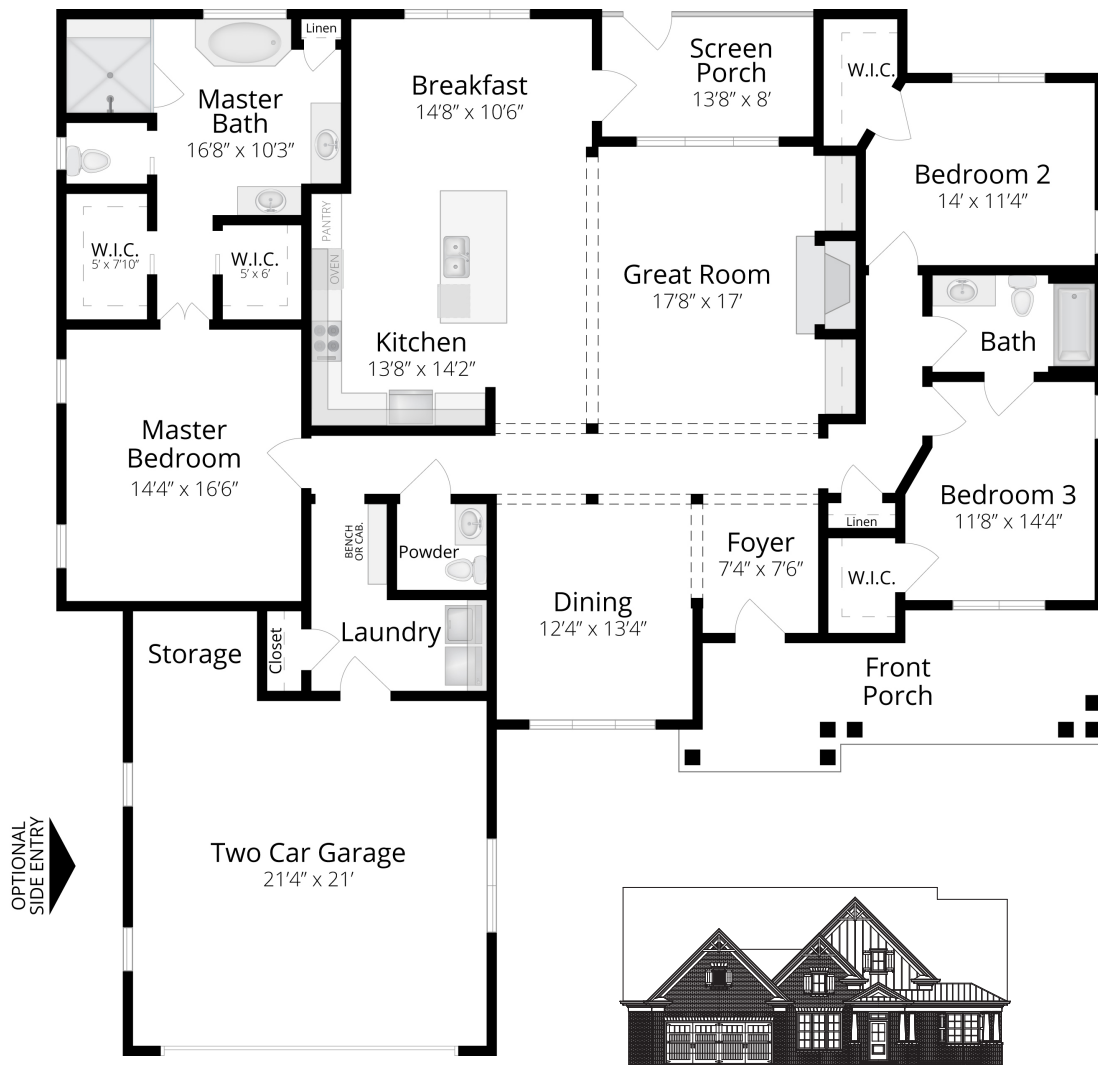

# COTTAGE FLOOR PLAN

With inviting front porches and open floor plans made for entertaining, our cottages are the perfect choice for those who enjoy friendly, neighborhood living.

## THE MILLEDGE

Three bedroom, two full bath with powder room  
2,307 square feet

Cottage Number \_\_\_\_\_ Price \_\_\_\_\_ Date \_\_\_\_\_