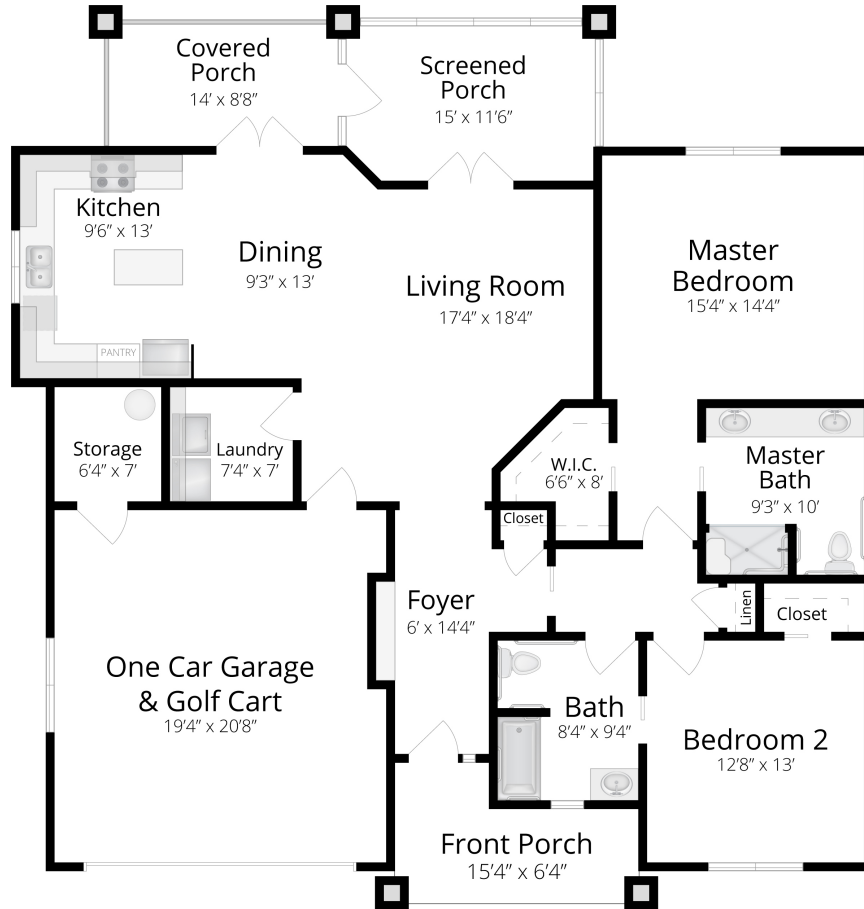

# VILLA FLOOR PLAN

Our bright and welcoming villas are perfect for those looking to strike a balance between apartment and cottage living.

## THE BALDWIN

Two bedroom, two full bath  
1,488 square feet

Villa Number \_\_\_\_\_ Price \_\_\_\_\_ Date \_\_\_\_\_