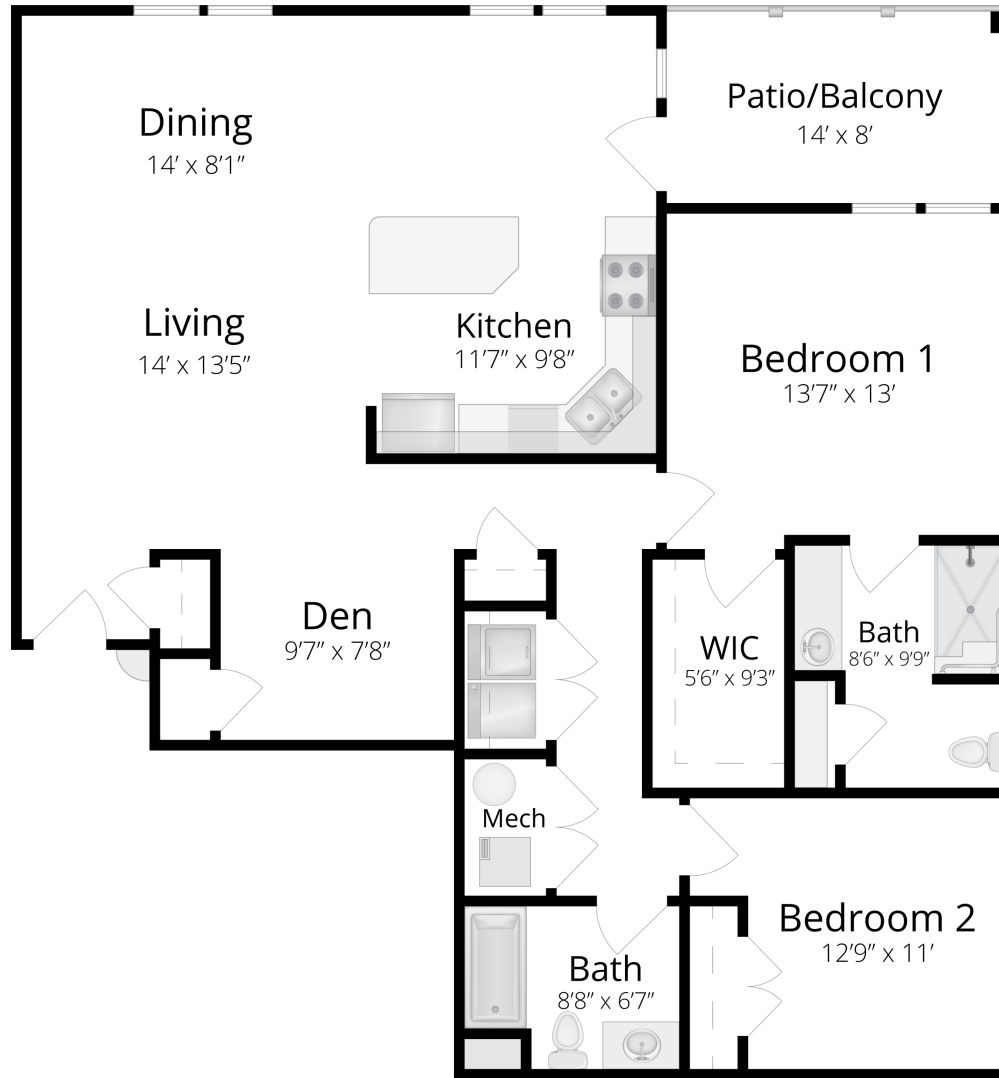

Maple

Lodge Floor Plan

**Two bedrooms, two full baths with den
1,375 square feet**