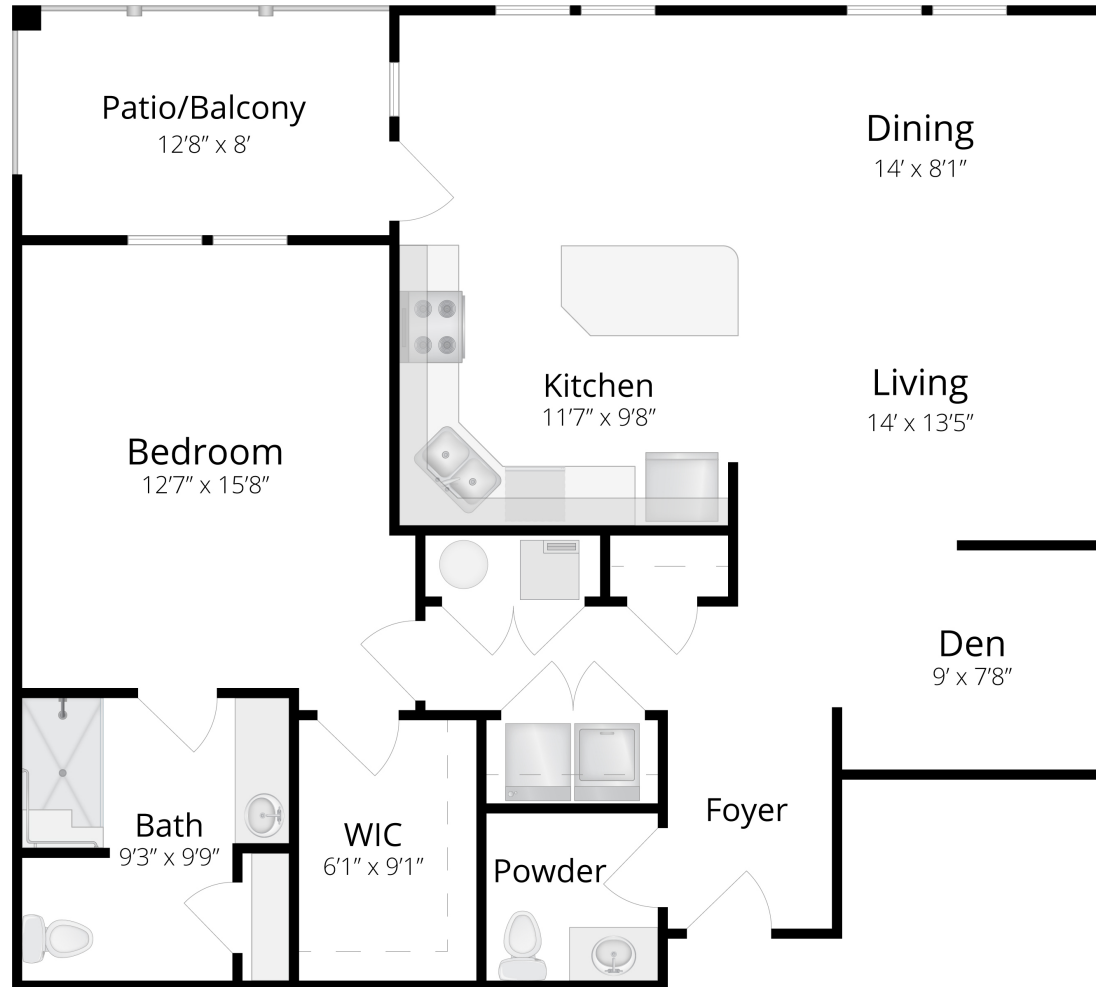

Cedar

Lodge Floor Plan

**One bedroom, one full bath with den
1,105 square feet**