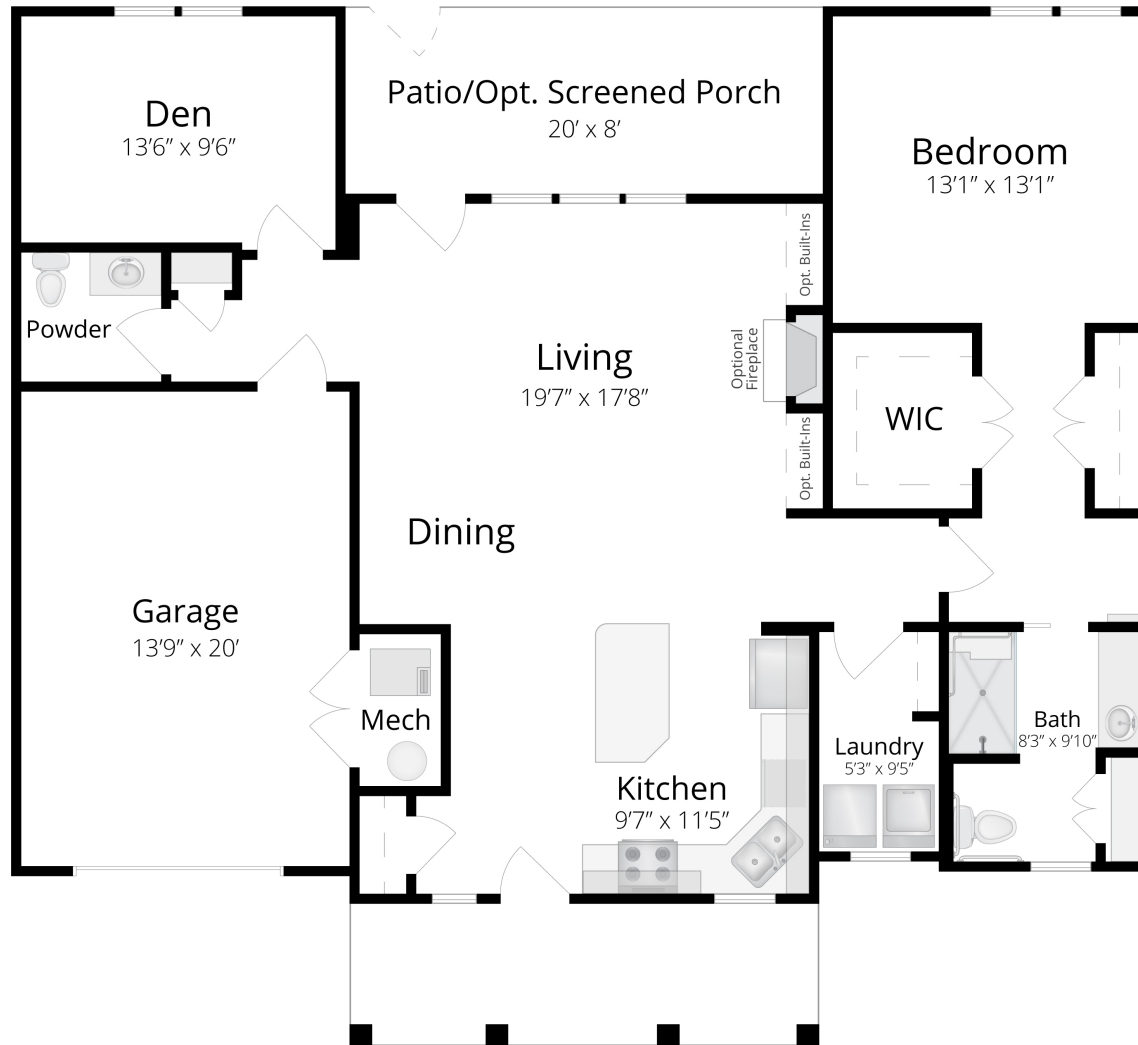

Magnolia

Cottage Floor Plan

**One bedroom, one full bath with den
1,314 square feet**