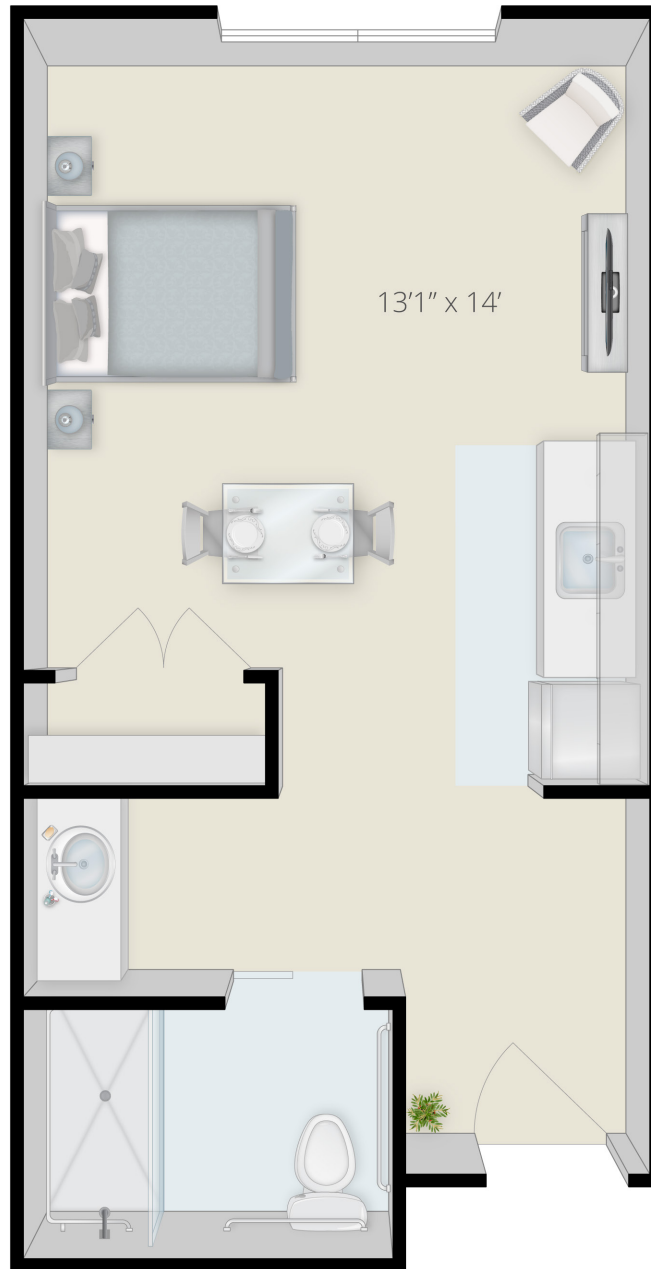

ARBOR TERRACE
mountainside

The Collyer

MC-A
Studio - 1 Bathroom
330 Square Feet

Unit Number _____

Monthly Rent _____

Deposit _____

Arbor Terrace Mountainside
1050 Springfield Avenue
Mountainside, NJ 07092

Phone: (908) 760-0599

[Community Website](#)

Floor plan square footage, dimensions, & scaling are approximate.