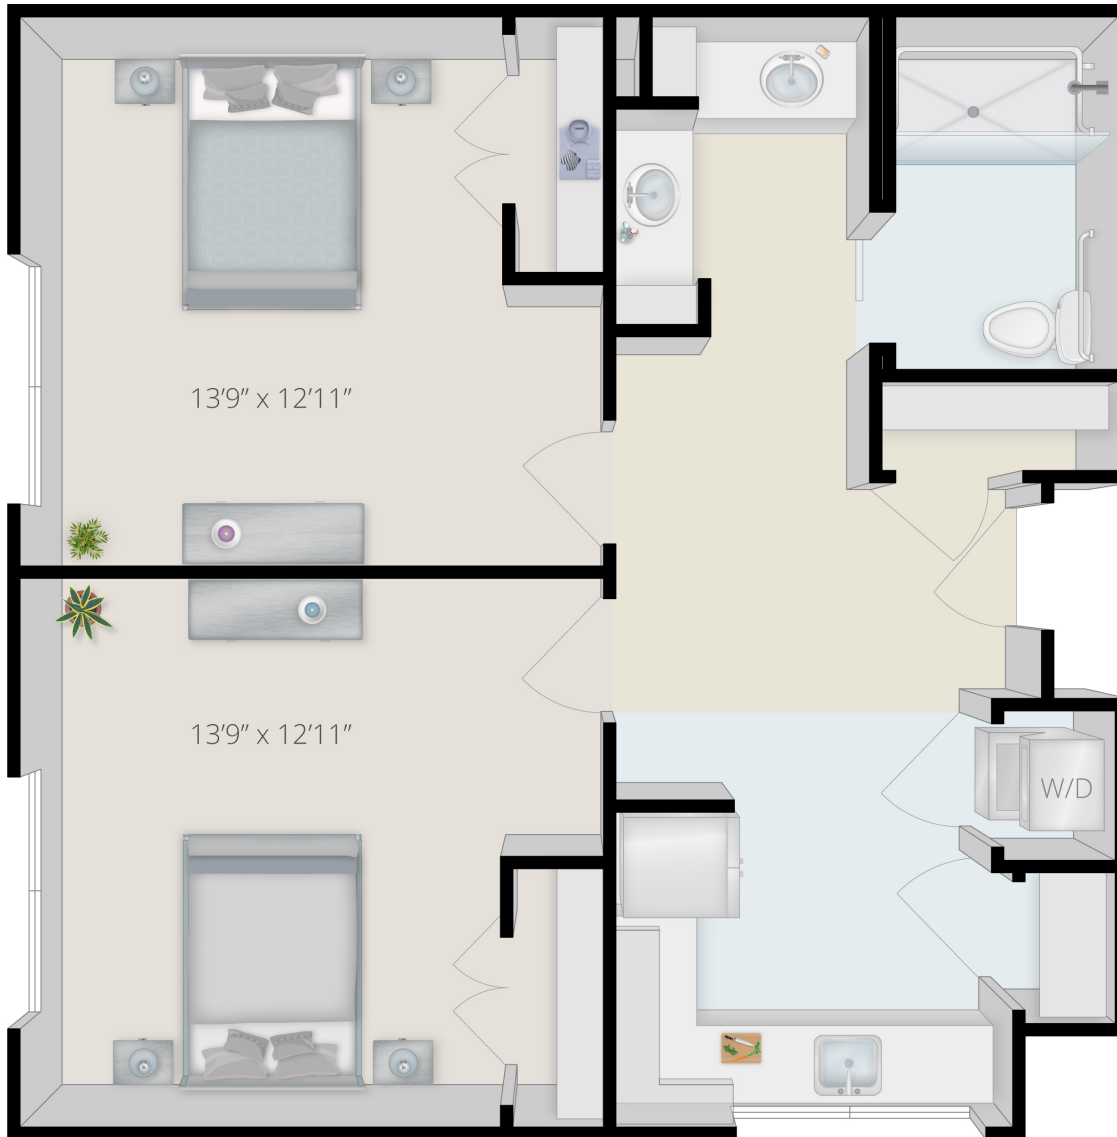

ARBOR TERRACE
mountainside

The Berkeley

AL-F

2 Bedroom - 1 Bathroom
613 Square Feet

Unit Number _____

Monthly Rent _____

Deposit _____

Arbor Terrace Mountainside
1050 Springfield Avenue
Mountainside, NJ 07092

Phone: (908) 760-0599

[Community Website](#)

Floor plan square footage, dimensions, & scaling are approximate.