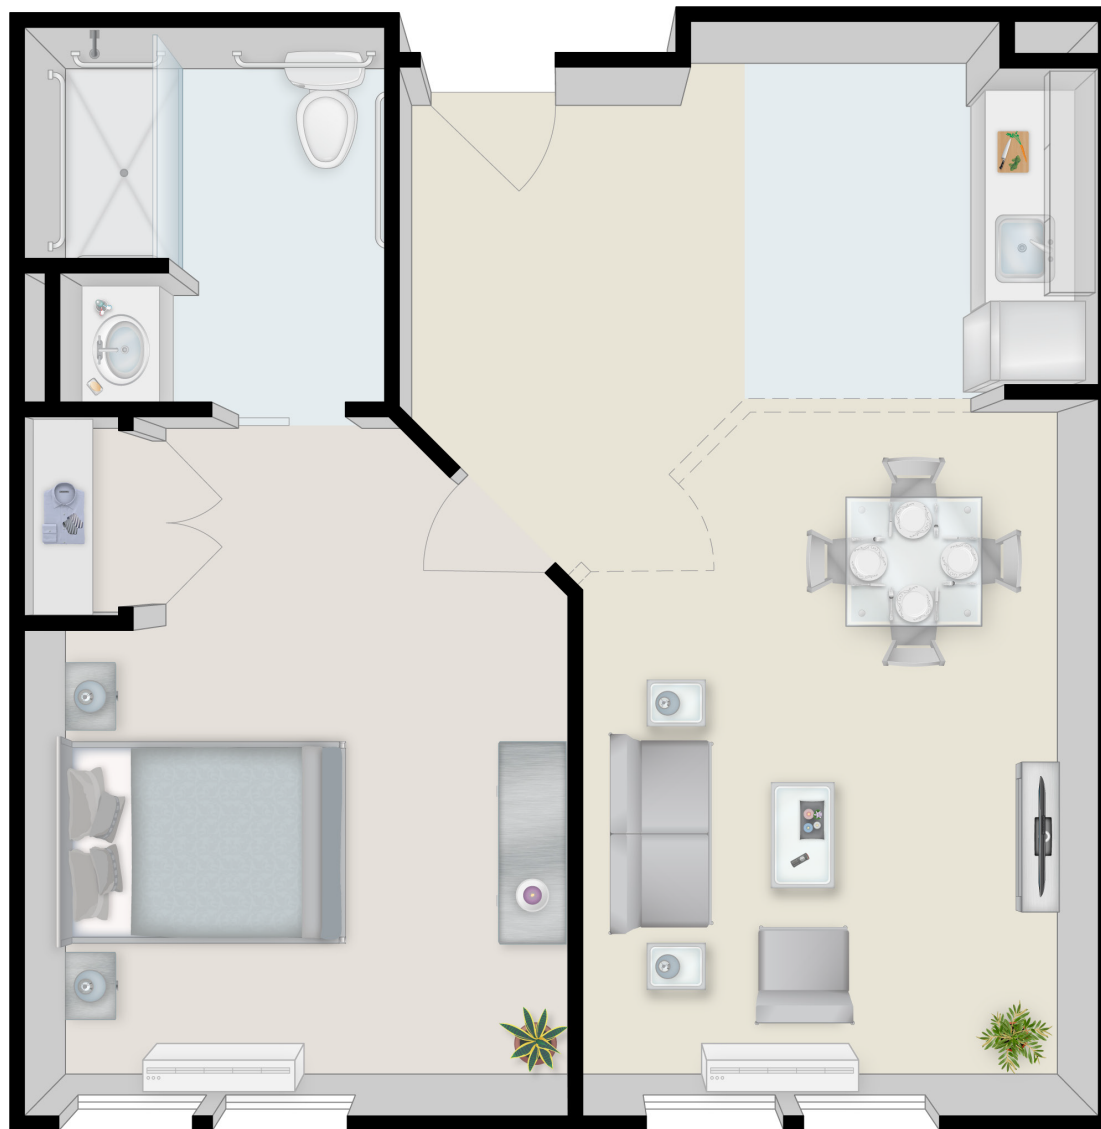

ARBOR TERRACE
waugh chapel

The Talbot II

Assisted Living
1 Bedroom - 1 Bathroom
Square Feet _____

Unit Number _____

Monthly Rent _____

Deposit _____

Arbor Terrace Waugh Chapel

2535 Evergreen Road
Gambrills, MD 21113

Phone: (410) 941-3119

Community Website

Floor plan square footage, dimensions, & scaling are approximate.