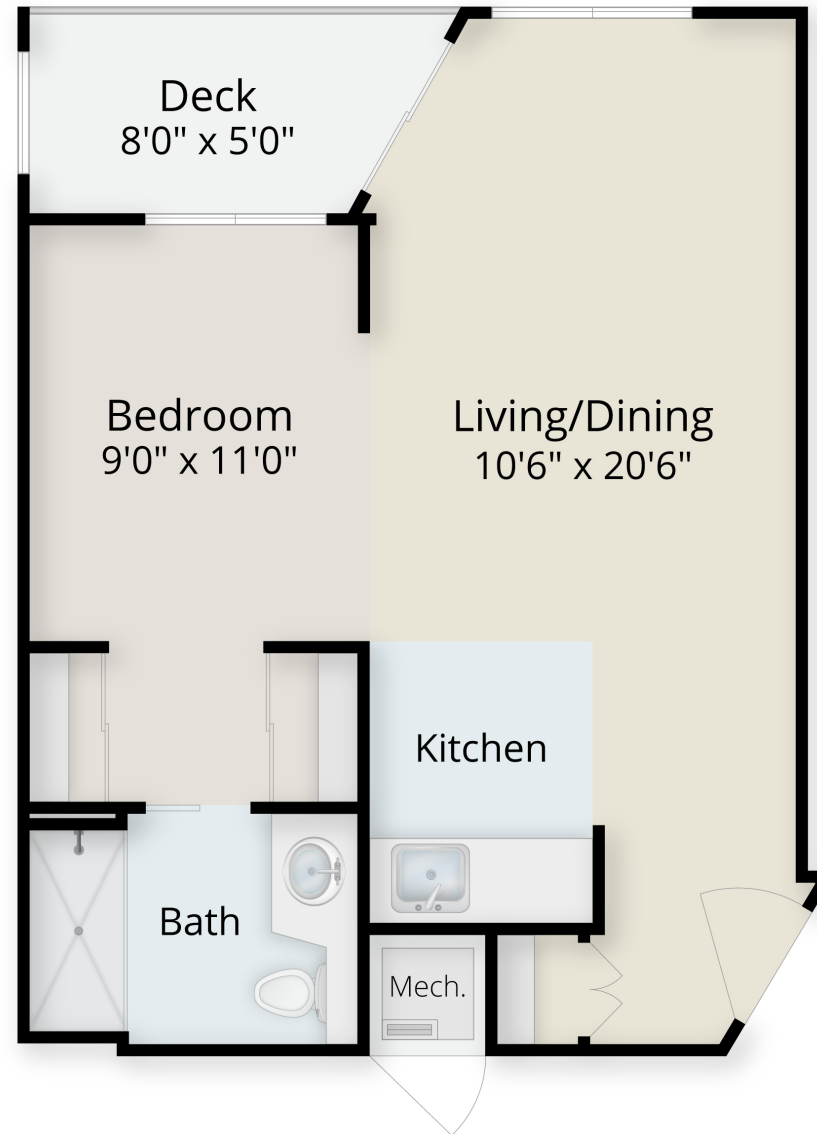

Regents Point

a human good community

Huntington

Studio - 1 Bathroom

462 Square Feet

Regents Point

19191 Harvard Ave.

Irvine, CA 92612

Phone: (702) 207-4242

Site: RegentsPoint.com

Floor plan square footage, dimensions, & scaling are approximate.