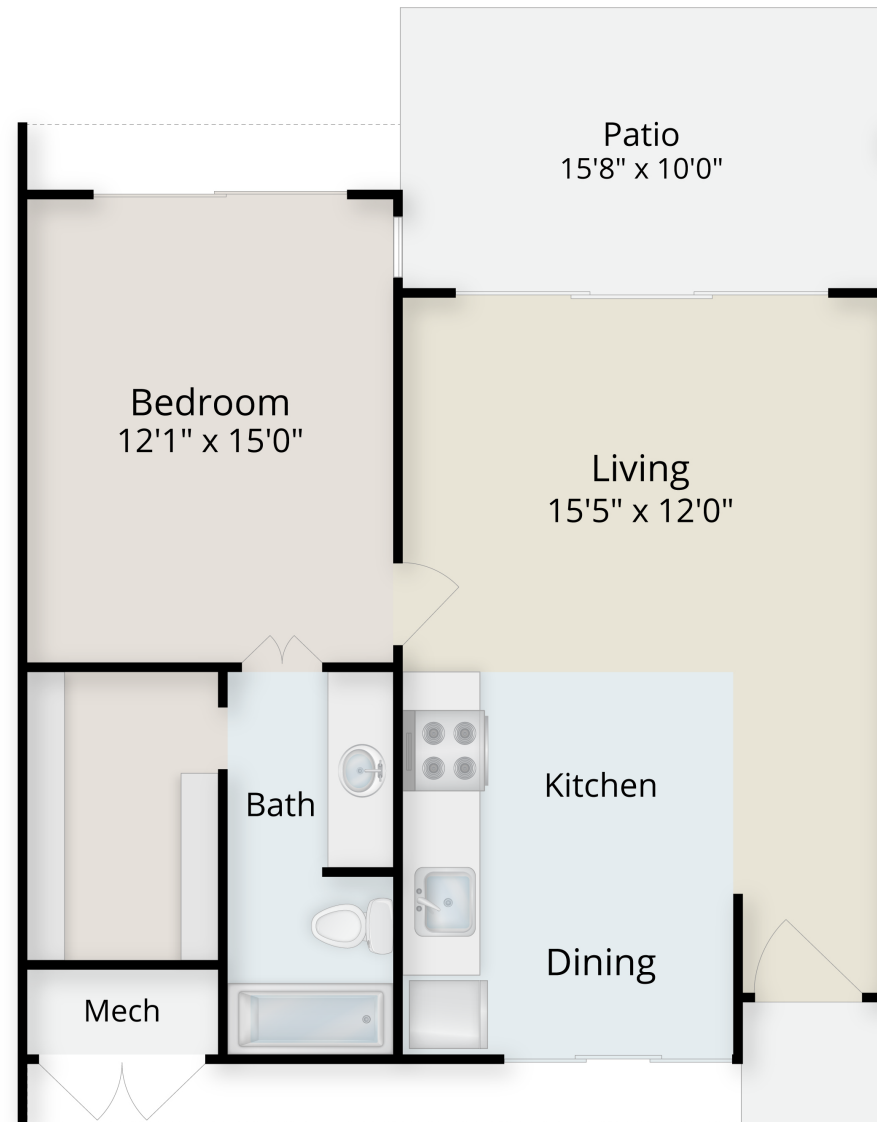

Regents Point

a human good community

Monterey

1 Bedroom - 1 Bathroom

743 Square Feet

Regents Point

19191 Harvard Ave.

Irvine, CA 92612

Phone: (702) 207-4242

Site: RegentsPoint.com

Floor plan square footage, dimensions, & scaling are approximate.