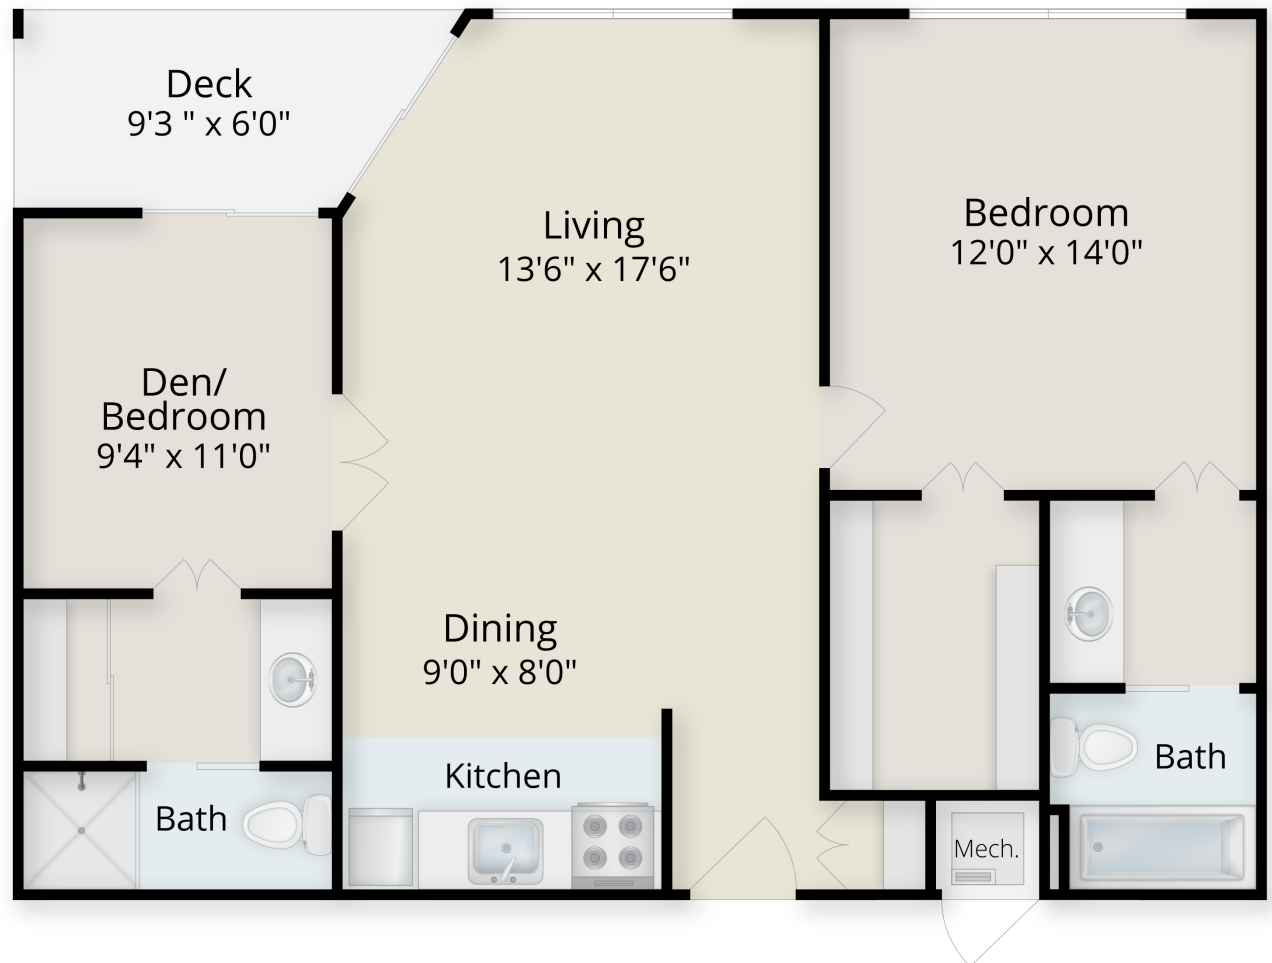

## Laguna

2 Bedroom - 2 Bathroom

848 Square Feet

Regents Point

19191 Harvard Ave.

Irvine, CA 92612

Phone: (702) 207-4242

Site: [RegentsPoint.com](http://RegentsPoint.com)

Floor plan square footage, dimensions, & scaling are approximate.