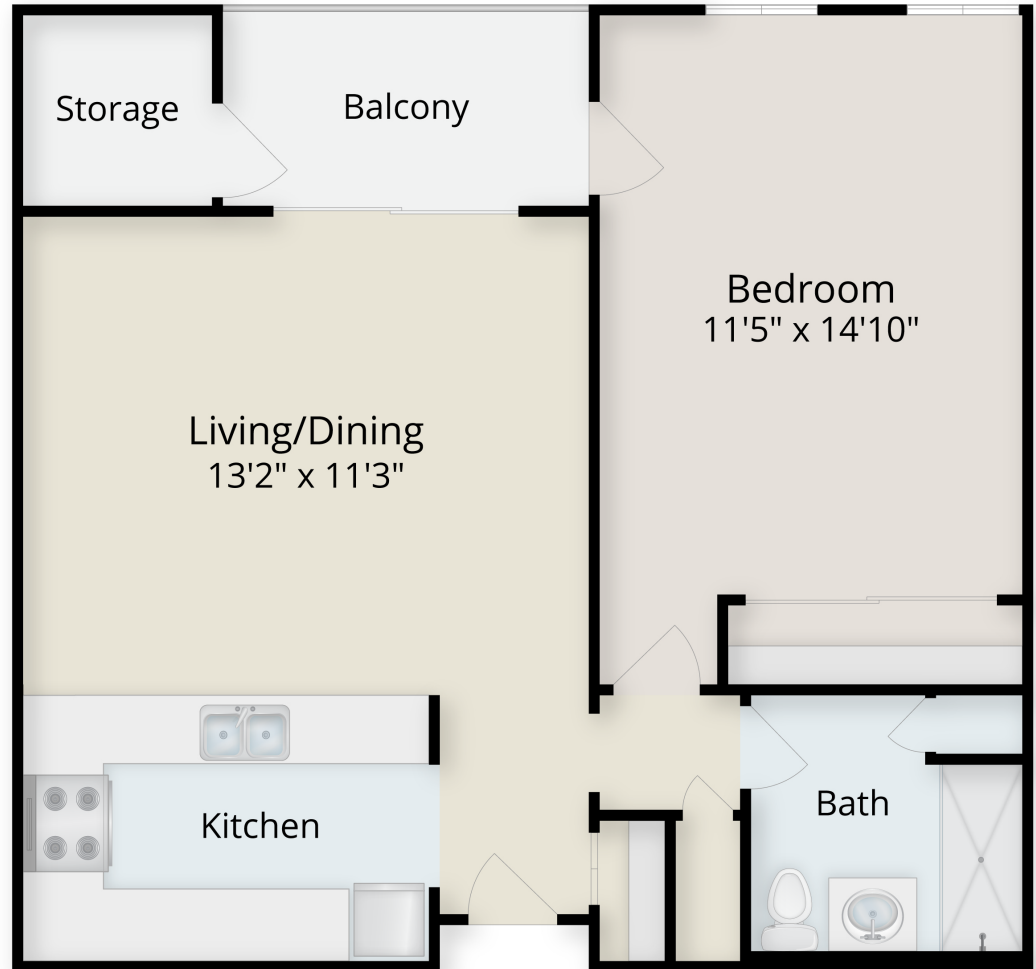

## Independent Living Plan 5 Apartment Building F-G

1 Bedroom - 1 Bathroom

800 Square Feet

Redwood Terrace

710 W. 13th Ave.

Escondido, CA 92025

Phone: 760.208.2520

Site: [RedwoodTerrace.com](http://RedwoodTerrace.com)

Floor plan square footage, dimensions, & scaling are approximate.