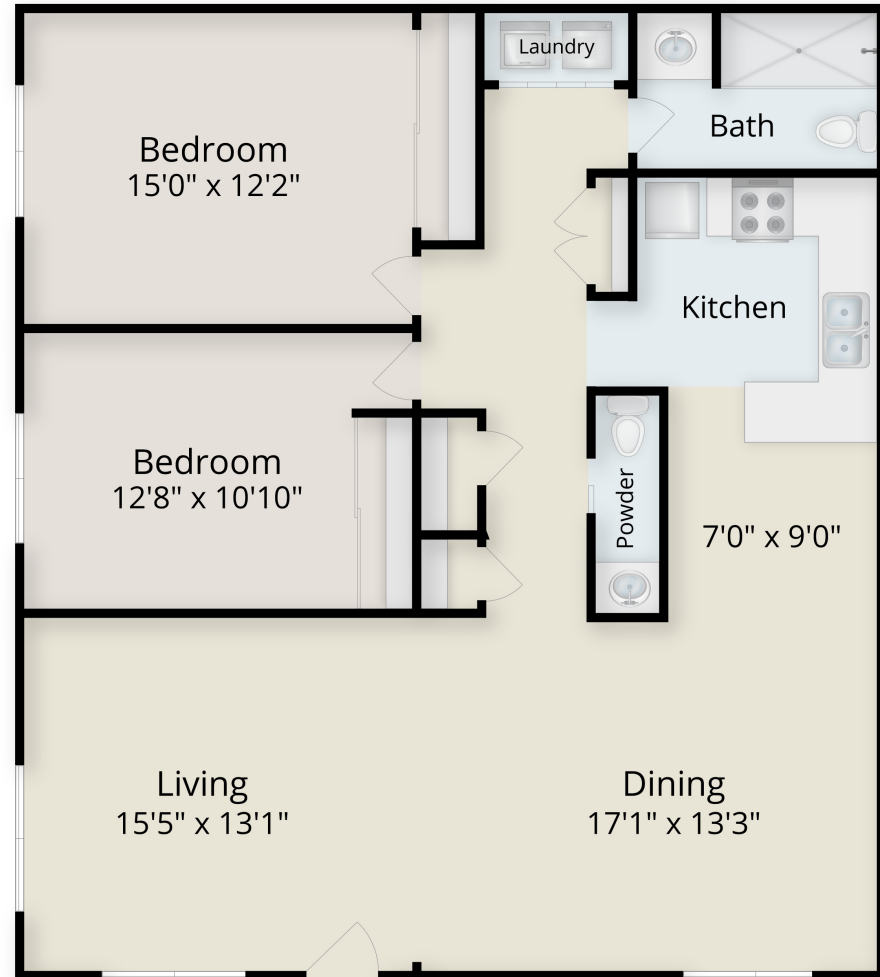

Redwood Terrace

a human good community

Independent Living Plan 7 Quadplex Cottage

2 Bedroom - 1 ½ Bathroom with Den

1,300 Square Feet

Redwood Terrace

710 W. 13th Ave.

Escondido, CA 92025

Phone: 760.208.2520

Site: RedwoodTerrace.com

Floor plan square footage, dimensions, & scaling are approximate.