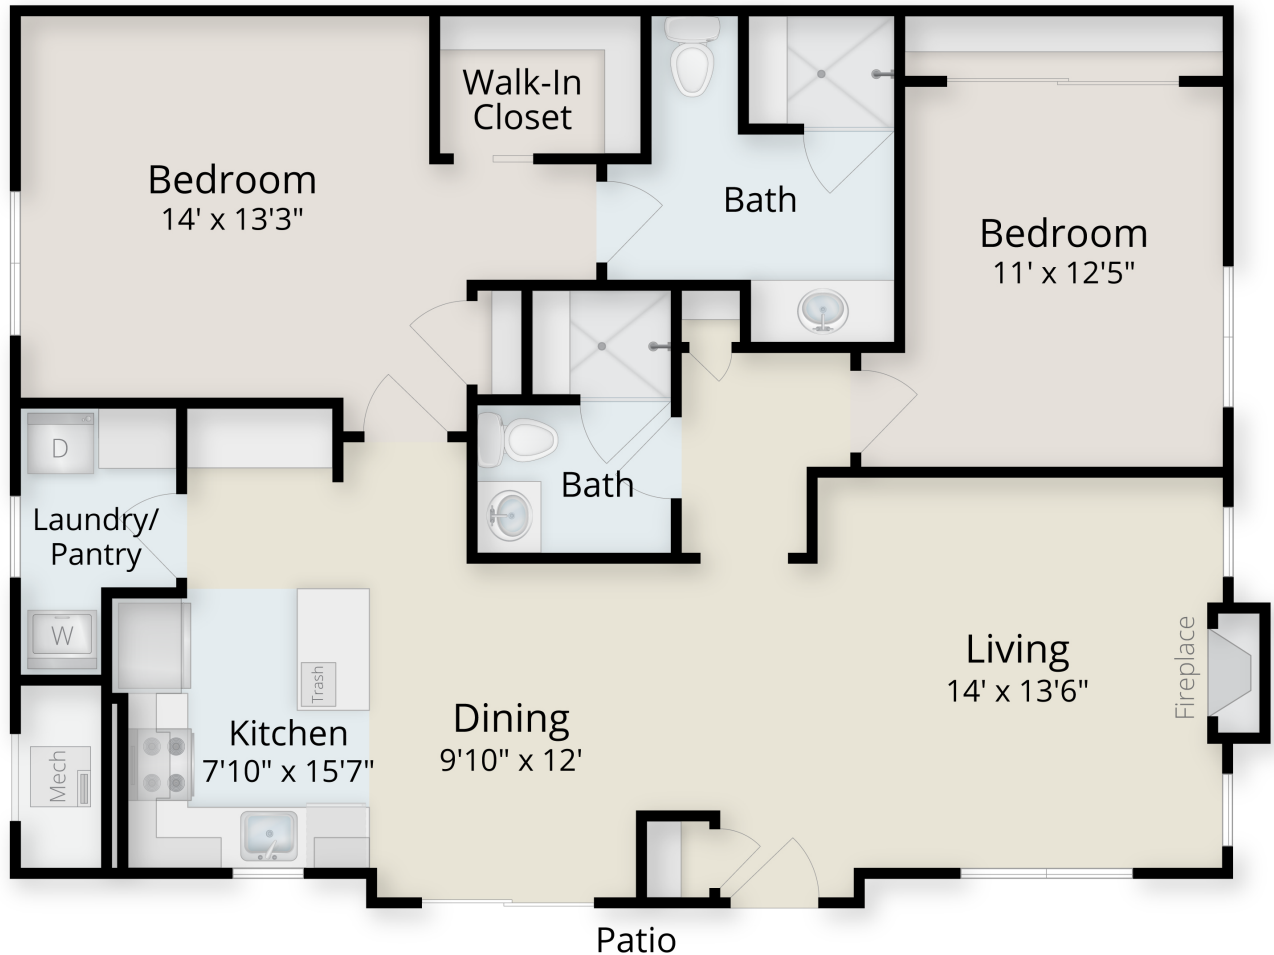

Valle Verde

a human good community

The Bougainvillea

2 Bedroom - 2 Bathroom

1,227 Square Feet

Valle Verde

900 Calle De Los Amigos

Santa Barbara, CA 93105

Phone: 800.750.5089

Site: ValleVerde.org

Floor plan square footage, dimensions, & scaling are approximate.