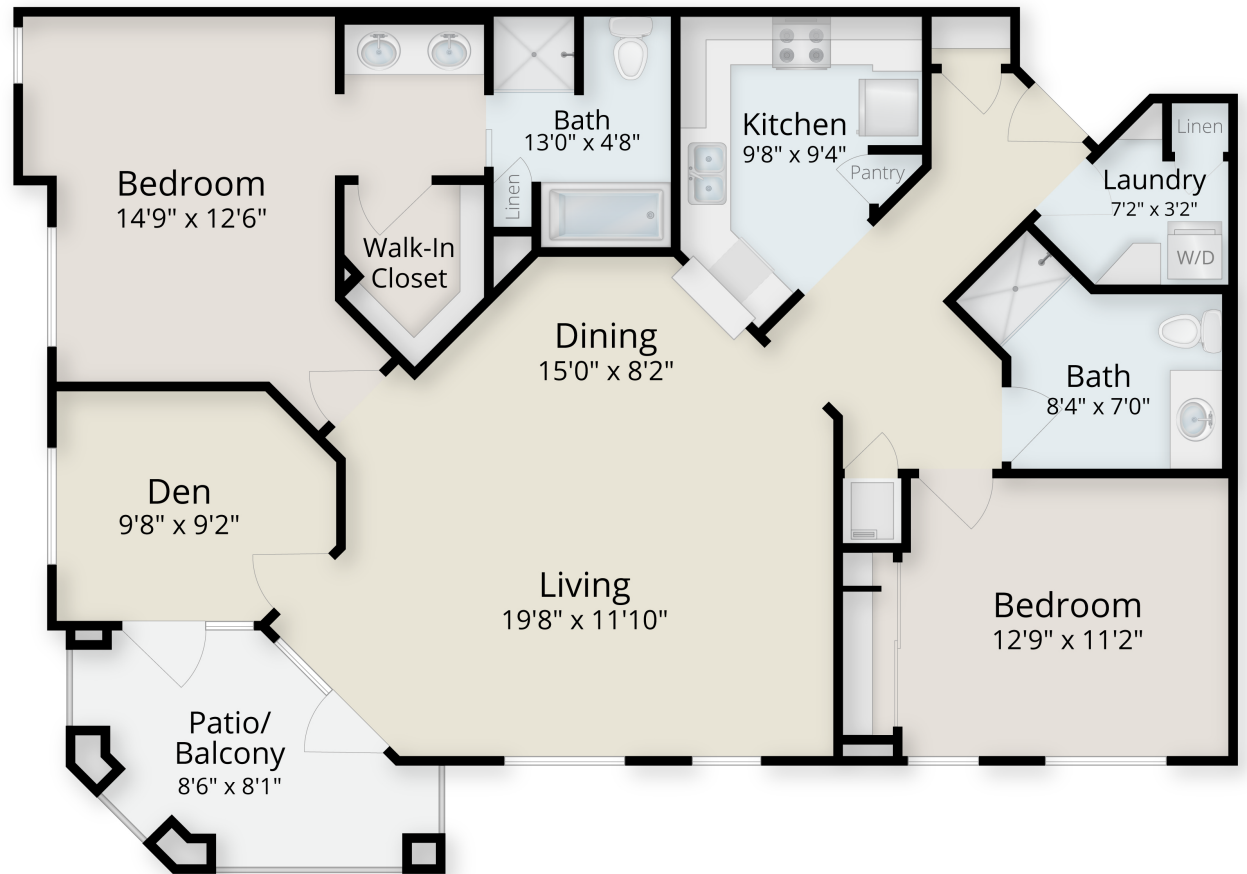

The Terraces of Phoenix

a human good community

Grand

2 Bedroom - 2 Bathroom with Den
1,362 Square Feet

The Terraces of Phoenix
7550 N. 16th Street
Phoenix, AZ 85020

Phone: (800) 836-4281
Site: TerracesofPhoenix.com

Floor plan square footage, dimensions, & scaling are approximate.