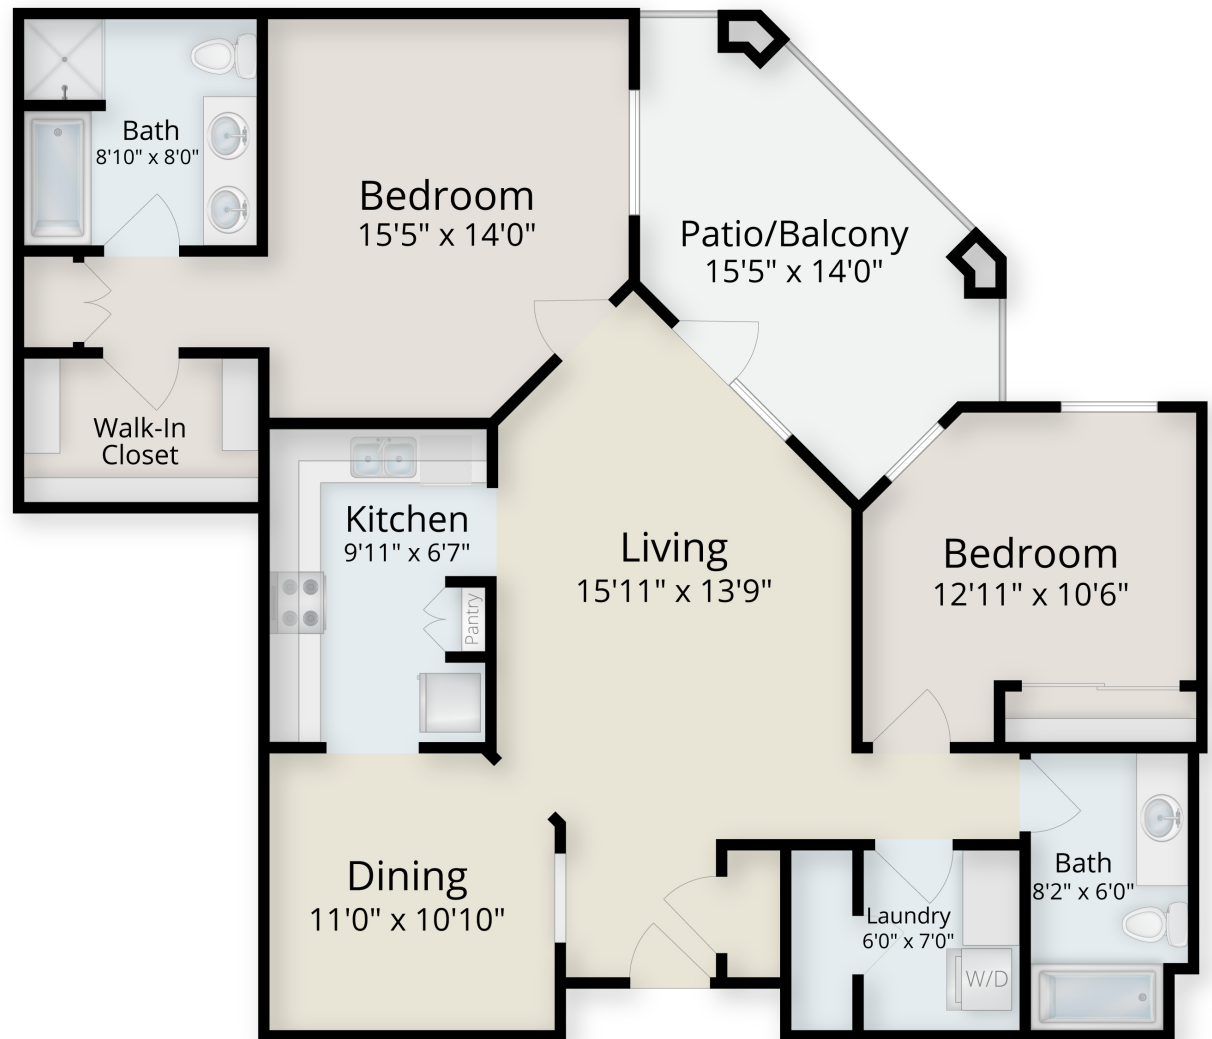

The Terraces of Phoenix

a human good community

Custom

2 Bedroom - 2 Bathroom

1,289 Square Feet

The Terraces of Phoenix

7550 N. 16th Street

Phoenix, AZ 85020

Phone: (800) 836-4281

Site: TerracesofPhoenix.com

Floor plan square footage, dimensions, & scaling are approximate.