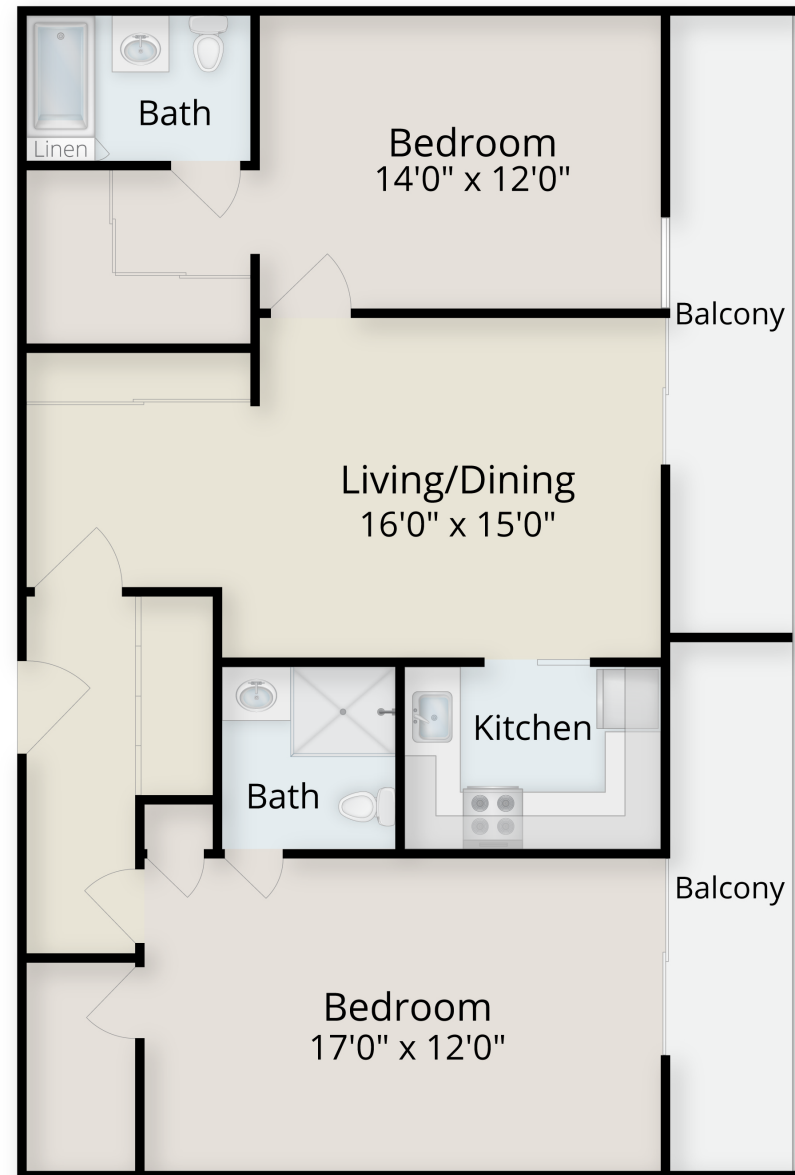

## High Rise

2 Bedroom - 2 Bathroom

1,150 Square Feet

Rosewood

1301 New Stine Road

Bakersfield, CA 93309

Phone: 800.984.4216

Site: [ExploreRW.com](http://ExploreRW.com)

Floor plan square footage, dimensions, & scaling are approximate.