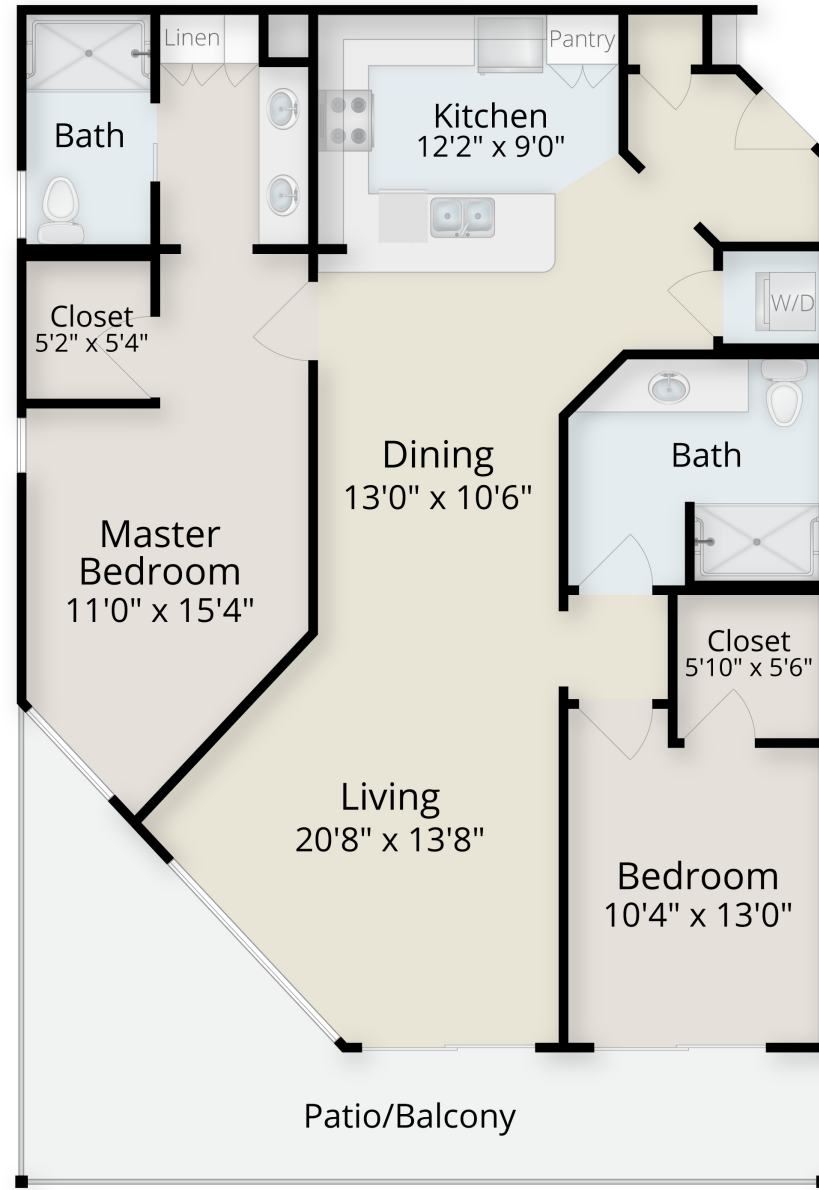

Judson Park

a human good community

Vashon

2 Bedroom - 2 Bathroom

1,252 Square Feet

Judson Park

23600 Marine View Drive South

Des Moines, WA 98198

Phone: 206.824.4000

Site: JudsonPark.com

Floor plan square footage, dimensions, & scaling are approximate.