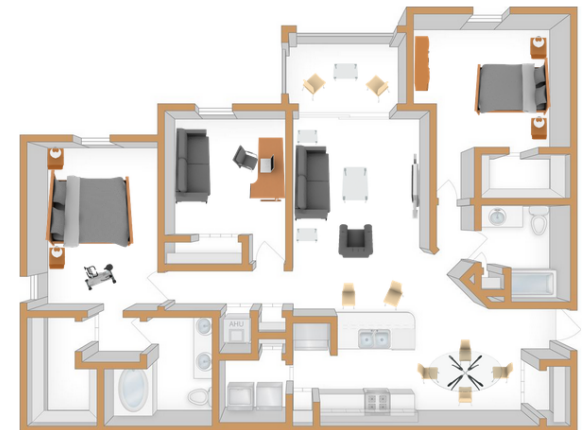

Palazzo at Casa Brera

Francesca

3 Bedroom - 2 Bathroom

1,430 Square Feet

Floor plan square footage, dimensions, & scaling are approximate.

Unit Number _____

Monthly Rent _____

Deposit Required _____

Palazzo at Casa Brera

4725 Via Bari

Lake Worth, FL 33463

Phone: (561) 433-0016

Fax: (561) 433-9022

Website: palazzoatcasabrera.com

Custom design this floor plan on
our website then save & share