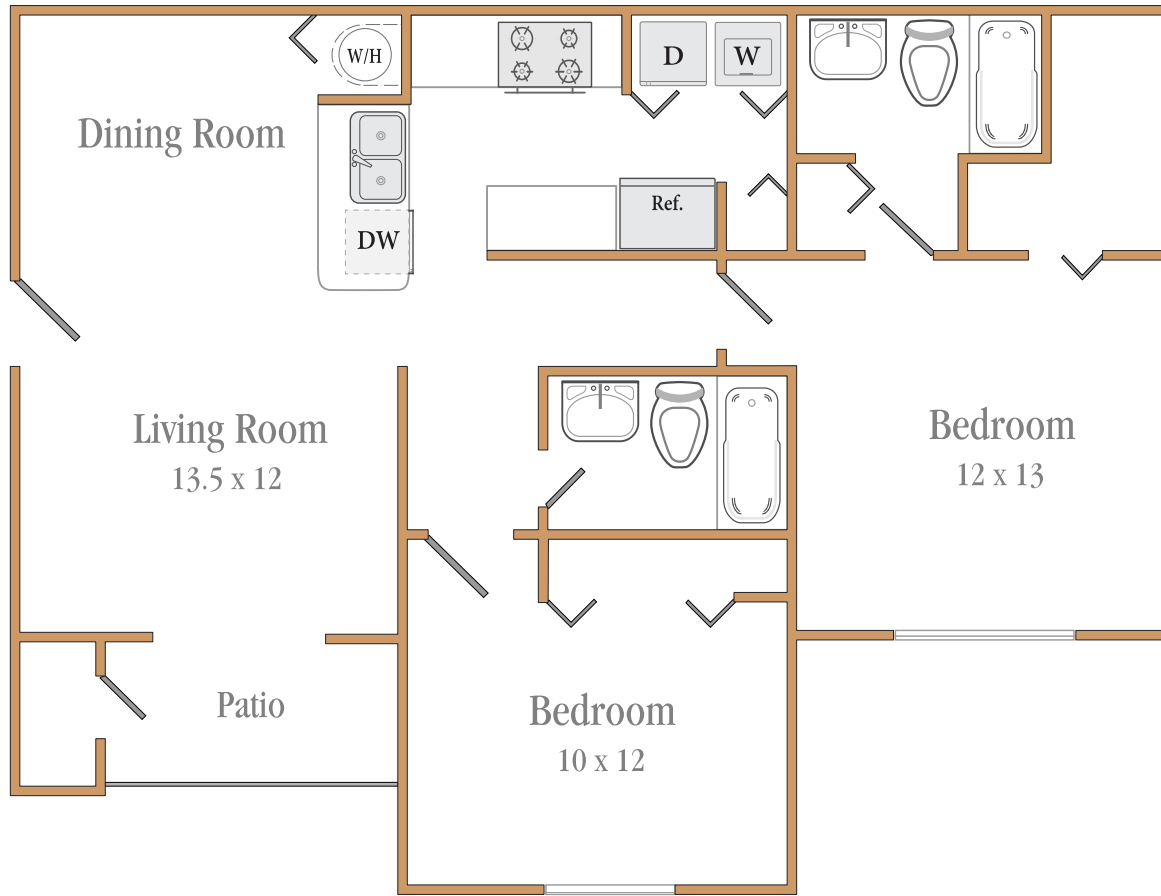

Palmetto Place Apartments

Wisteria

2 Bedroom - 2 Bathroom

980 Square Feet

Unit Number _____

Monthly Rent _____

Deposit Required _____

Palmetto Place Apartments

9601 SW 142nd Avenue

Miami, Florida 33186

Phone: (305) 907-6365

Website: palmettoplacejmg.com

Floor plan square footage, dimensions, & scaling are approximate.

Custom design this floor plan at palmettoplacejmg.com then save & share.