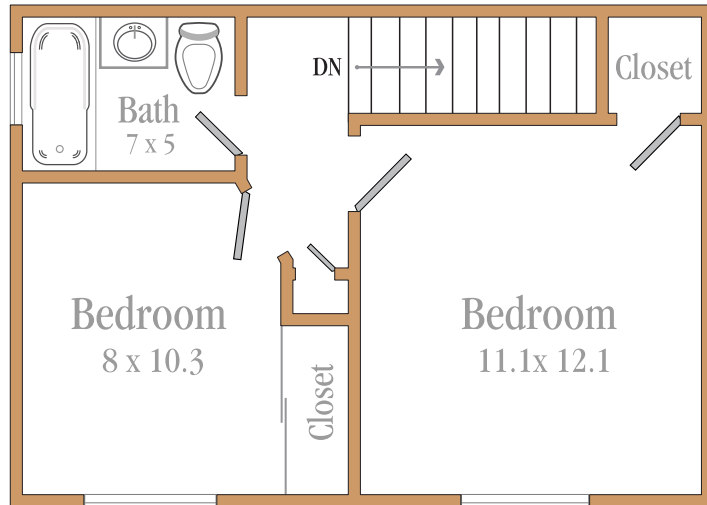

Richfield Village Apartments

Duplex

2 Bedroom - 1 Bathroom

725 Square Feet

Unit Number _____

Monthly Rent _____

Deposit Required _____

Second Floor

Floor plan square footage, dimensions, & scaling are approximate.

Custom design this floor plan at richfieldvillageapartments.com then save & share.