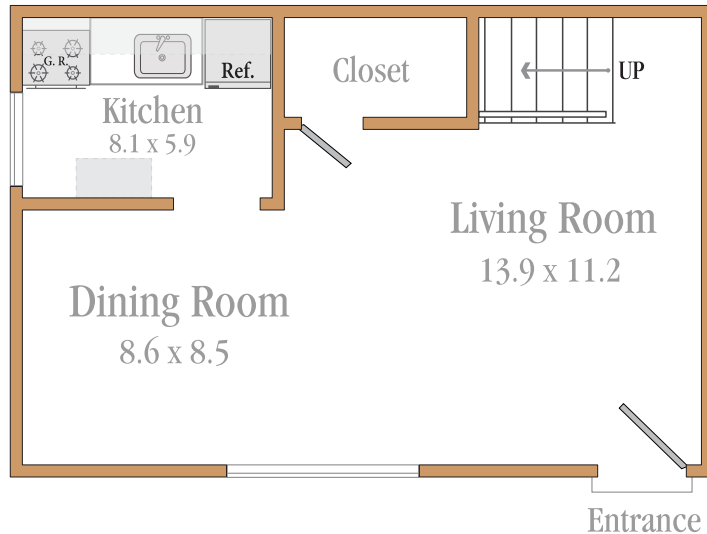

Richfield Village Apartments

168A Richfield Terrace

Clifton, New Jersey 07012

Phone: (862) 290-3038

Website: richfieldvillageapartments.com

First Floor