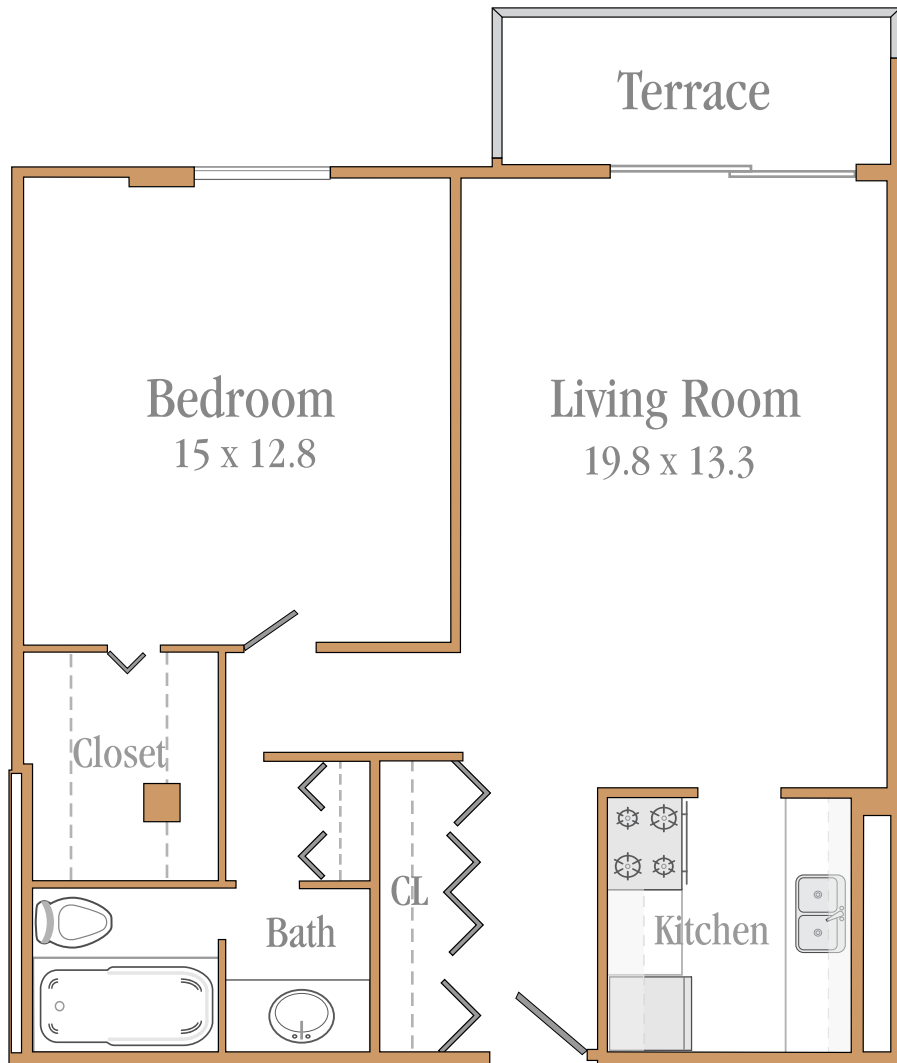

Forest Place Apartments

Floor plan square footage, dimensions, & scaling are approximate.

The Fern

1 Bedroom - 1 Bathroom

911 Square Feet

Unit Number _____

Monthly Rent _____

Deposit Required _____