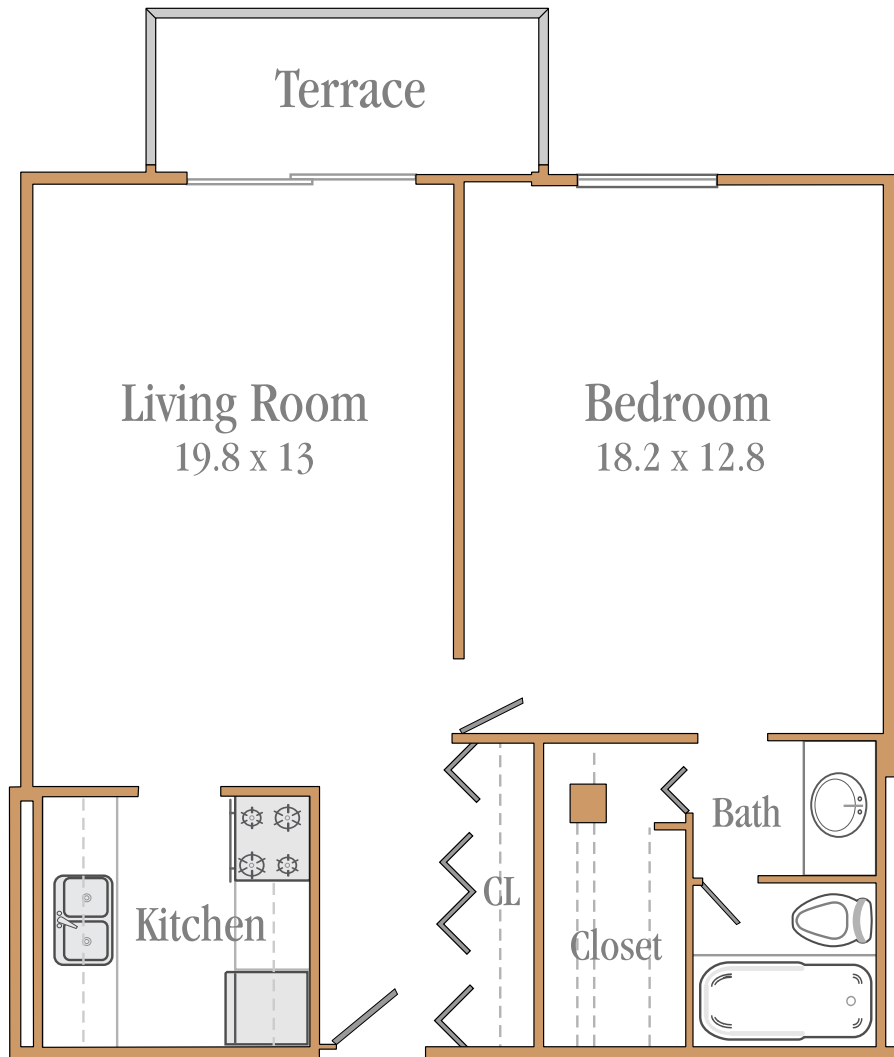

Forest Place Apartments

The Banyon

1 Bedroom - 1 Bathroom

975 Square Feet

Unit Number _____

Monthly Rent _____

Deposit Required _____

Forest Place Apartments

1600 NE 135th Street
North Miami, Florida 33181

Phone: (305) 330-1219

Website: forestplacejmg.com

Floor plan square footage, dimensions, & scaling are approximate.