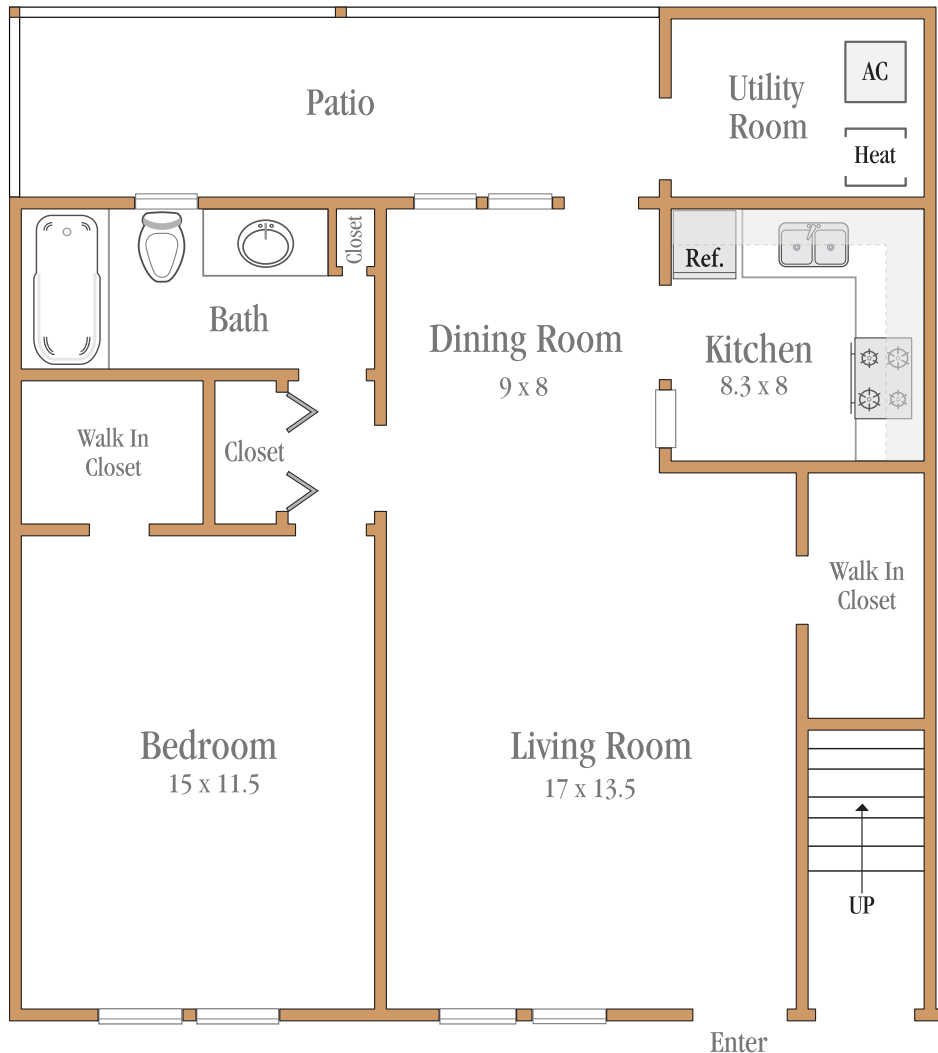

Glenwood Apartments

One Bedroom

1 Bedroom - 1 Bathroom

750 Square Feet

Unit Number _____

Monthly Rent _____

Deposit Required _____

Glenwood Apartments

35D Spruce Lane

Old Bridge, New Jersey 08857

Phone: (732) 479-4886

Website: glenwoodapartments.com

Floor plan square footage, dimensions, & scaling are approximate.