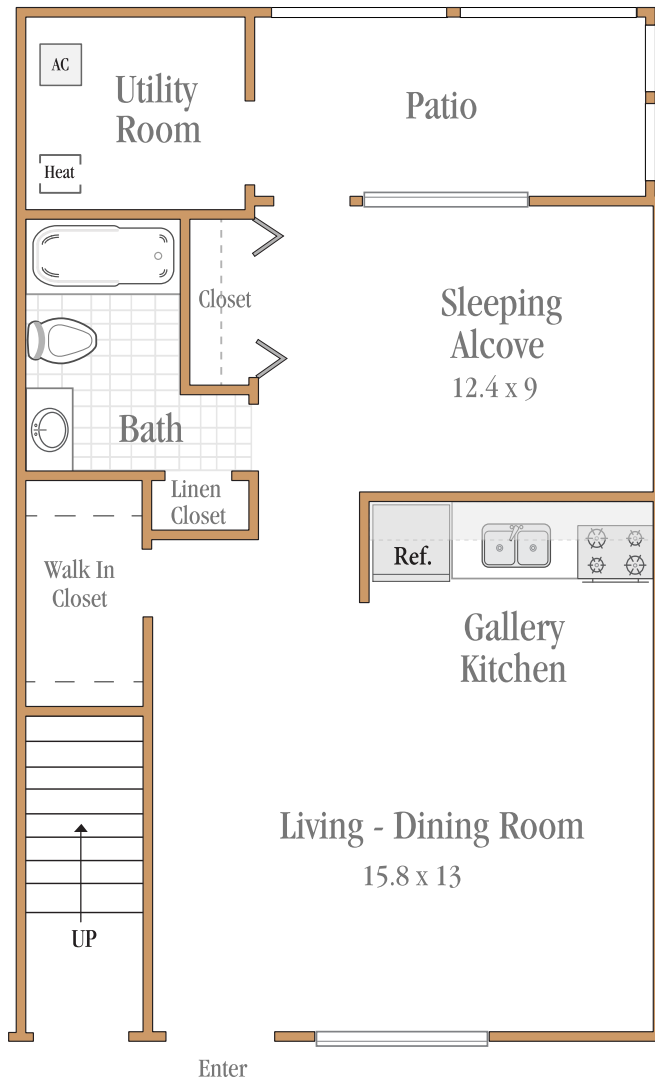

# Glenwood Apartments

Floor plan square footage, dimensions, & scaling are approximate.

## Studio

Studio - 1 Bathroom  
450 Square Feet

Unit Number \_\_\_\_\_

Monthly Rent \_\_\_\_\_

Deposit Required \_\_\_\_\_