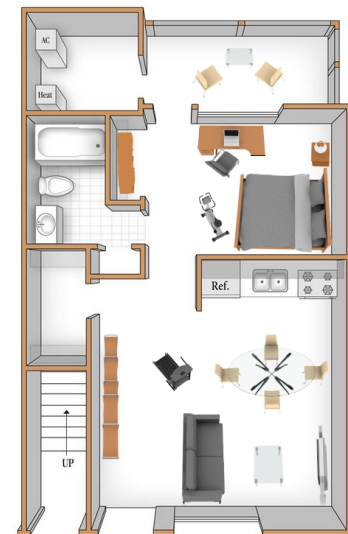

Custom design this floor plan at
glenwoodapartments.com then save & share.