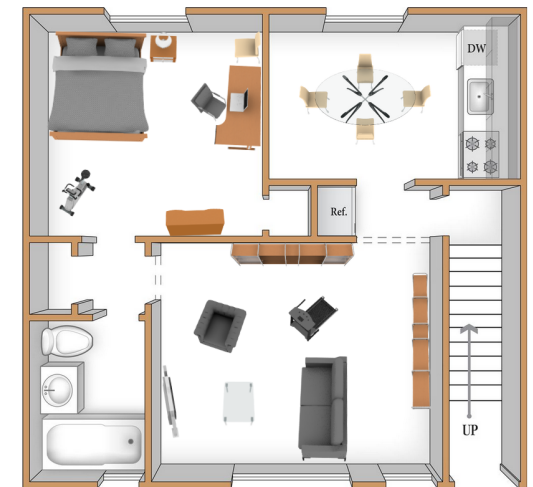

Custom design this floor plan at
brookchesterapartments.com then save & share.