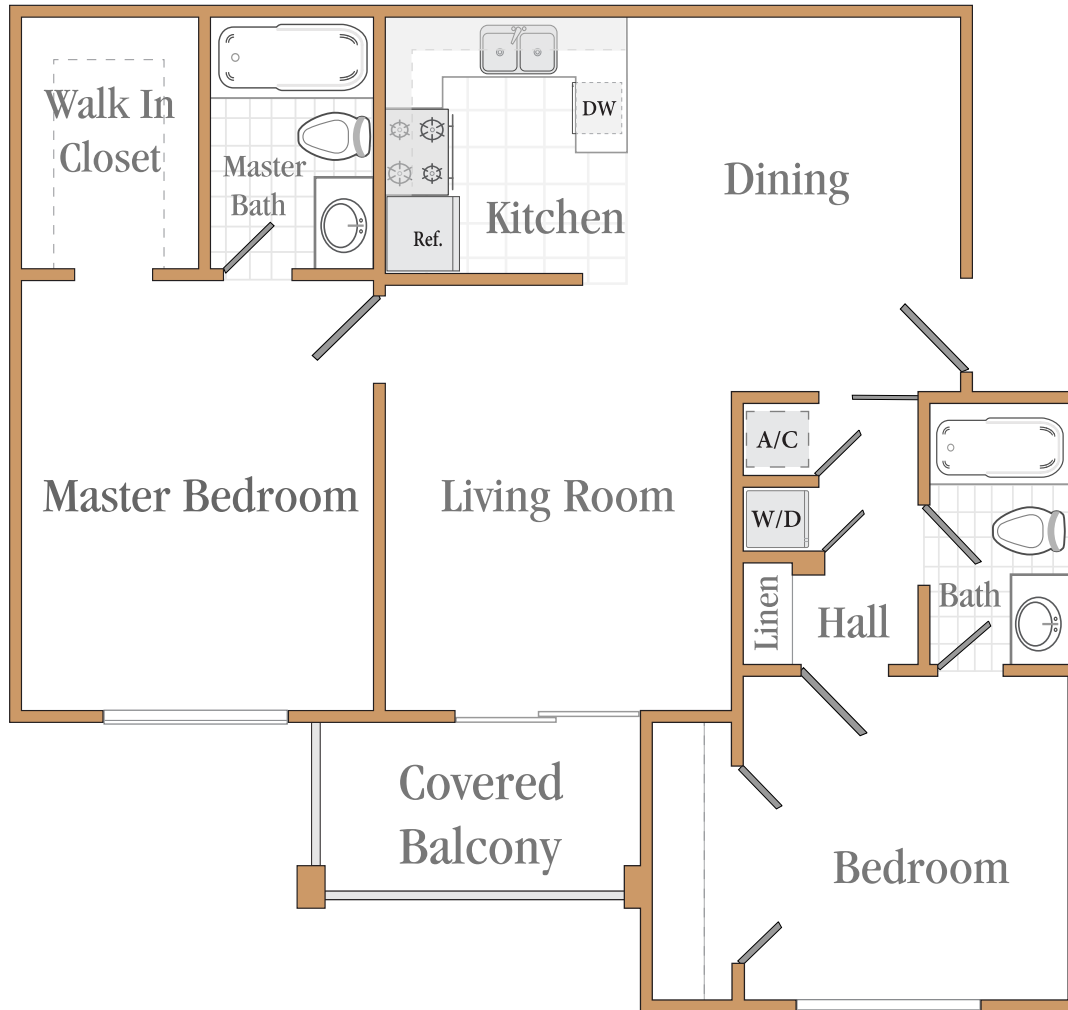

## Bradley

2 Bedroom - 2 Bathroom

947 Square Feet

Unit Number \_\_\_\_\_

Monthly Rent \_\_\_\_\_

Deposit Required \_\_\_\_\_